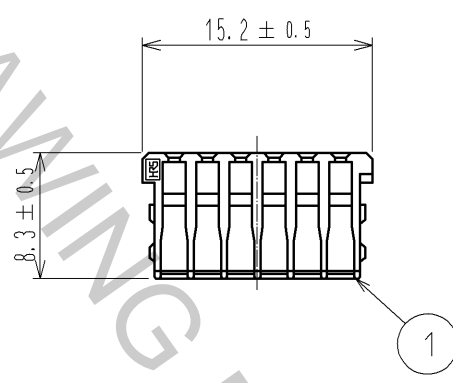

ELV, RoHS COMPLIANT

NOTE1. Use this products with housing.
Housing product No. : CL775-0037-0

1	PBT	DARK GRAY, UL94V-0						
NO.	MATERIAL	FINISH . REMARKS		NO.	MATERIAL	FINISH . REMARKS		
UNITS mm		SCALE 2 : 1	COUNT 	DESCRIPTION OF REVISIONS		DESIGNED	CHECKED	DATE
HIROSE ELECTRIC CO., LTD.		APPROVED : AR. SHIRAI	11.12.20	DRAWING NO.	EDC4-169044-00			
		CHECKED : TY. TAKAHASHI	11.12.20	PART NO.	GT25-12DS-R			
		DESIGNED : TY. SAKASHITA	11.12.20	CODE NO.	CL775-0041-8-00			
		DRAWN : TY. SAKASHITA	11.12.20					