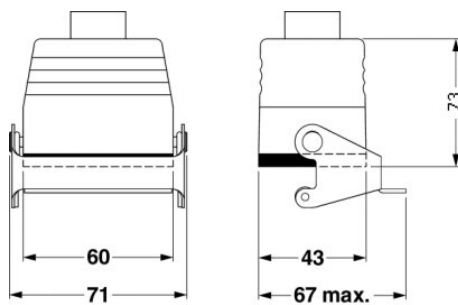

Technical data

General data

Note	For contact inserts HC-B6, BB10, DD24, M
Design	B6
Height	73 mm
Width	43 mm
Length	60 mm

Housing type	Coupling housings
Locking type	With single locking latch
Type of the screw connection	1x Pg21
Pg screw connection	None
Degree of protection	IP65
Ambient temperature (operation)	-40 °C ... 125 °C
Housing material	Aluminum, die-cast
Housing surface material	Powder-coated, gray
Seal material	NBR
Material lock	High-grade steel, handle: PA-GF
Material grip body interlock	PA-GF

Certificates / Approvals

Certification

GOST

Diagrams/Drawings

Dimensioned drawing

Address

PHOENIX CONTACT Inc., USA
586 Fulling Mill Road
Middletown, PA 17057, USA
Phone (800) 888-7388
Fax (717) 944-1625
<http://www.phoenixcon.com>