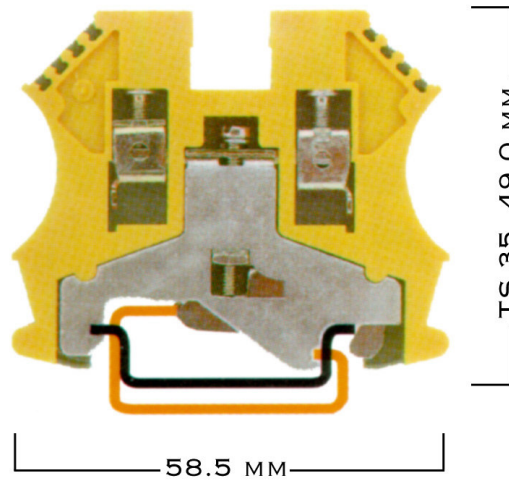

AMERICAN ELECTRICAL, INC.

INDUSTRIAL ELECTRICAL ACCESSORIES

425 SOUTHLAKE BLVD. • SUITE 9-B • RICHMOND, VA 23236 • (804) 379-2899 • FAX: (804) 379-8935

DIN RAIL MOUNTED GROUND BLOCKS

WGT 2.5

DESCRIPTION	AEI PART NO.	VOLTS V	AMPS A	WIRE SIZE AWG	WIDTH MM
GROUND BLOCK	331120	600	N/A	26 ... 12	5