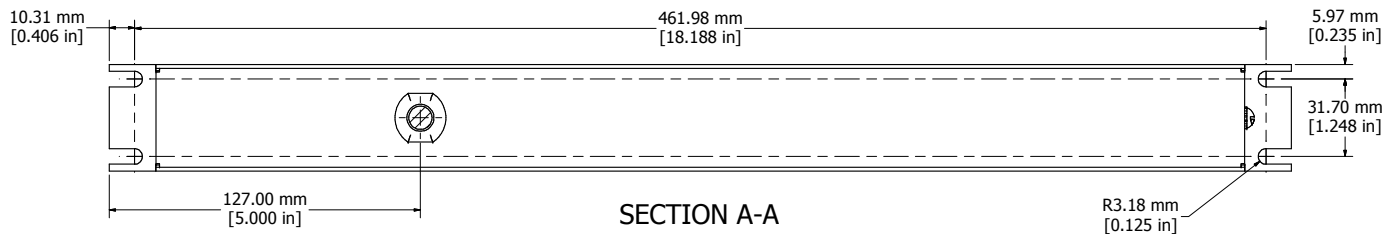

RESETTABLE CIRCUIT BREAKER

LIGHTED ON/OFF POWER SWITCH

ASSEMBLY - VIEW FROM FRONT

6' FOOT TWIST POWER CORD (NEMA L5-15P)

ASSEMBLY - VIEW FROM BOTTOM

SECTION A-A

ISOMETRIC VIEW

ASSEMBLY - VIEW FROM SIDE

1582H8C1BK

Finish - Front - Black Painted Steel

Back - Black Painted Steel

Rated - 125 VAC, 60 Hz, 15 Amps

Approvals - CSA Certified Standards C22.2 (No. 21-95, 42-99)

- UL Recognized Standard UL1363

Colours & Cord Length

1582H8C1BK - Black w/ 6' Foot Twist Power Cord (NEMA L5-15P)

1582H8C1 - ASA 61 Grey w/ 6' Foot Twist Power Cord (NEMA L5-15P)

1582H8D1BK - Black w/ 15' Foot Twist Power Cord (NEMA L5-15P)

1582H8D1 - ASA 61 Grey w/ 15' Foot Twist Power Cord (NEMA L5-15P)