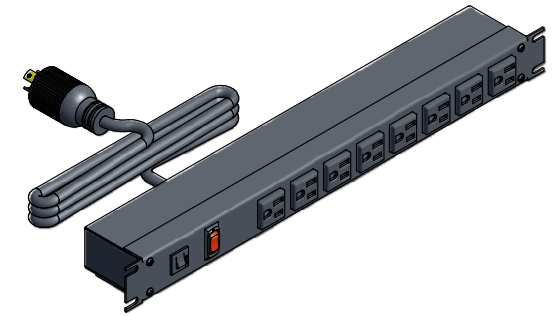

RESETTABLE CIRCUIT BREAKER

LIGHTED ON/OFF POWER SWITCH

ASSEMBLY - VIEW FROM FRONT

6' FOOT TWIST POWER CORD (NEMA L5-15P)

ASSEMBLY - VIEW FROM BOTTOM

SECTION A-A

ISOMETRIC VIEW

ASSEMBLY - VIEW FROM SIDE

1582H8C1BK

Finish - Front - Black Painted Steel

Back - Black Painted Steel

Rated - 125 VAC, 60 Hz, 15 Amps

Approvals - CSA Certified Standards C22.2 (No. 21-95, 42-99)

- UL Recognized Standard UL1363

Colours & Cord Length

1582H8C1BK - Black w/ 6' Foot Twist Power Cord (NEMA L5-15P)

1582H8C1 - ASA 61 Grey w/ 6' Foot Twist Power Cord (NEMA L5-15P)

1582H8D1BK - Black w/ 15' Foot Twist Power Cord (NEMA L5-15P)

1582H8D1 - ASA 61 Grey w/ 15' Foot Twist Power Cord (NEMA L5-15P)