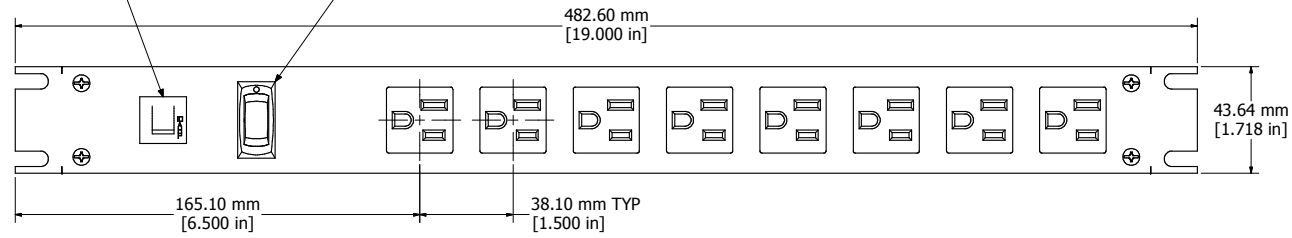

RESETTABLE CIRCUIT BREAKER

LIGHTED ON/OFF POWER SWITCH

ASSEMBLY - VIEW FROM FRONT

6' FOOT TWIST POWER CORD (NEMA L5-15P)

ASSEMBLY - VIEW FROM BOTTOM

SECTION A-A

ISOMETRIC VIEW

ASSEMBLY - VIEW FROM SIDE

1582H8C1BK

Finish - Front - Black Painted Steel

Back - Black Painted Steel

Rated - 125 VAC, 60 Hz, 15 Amps

Approvals - CSA Certified Standards C22.2 (No. 21-95, 42-99)

- UL Recognized Standard UL1363

Colours & Cord Length

1582H8C1BK - Black w/ 6' Foot Twist Power Cord (NEMA L5-15P)

1582H8C1 - ASA 61 Grey w/ 6' Foot Twist Power Cord (NEMA L5-15P)

1582H8D1BK - Black w/ 15' Foot Twist Power Cord (NEMA L5-15P)

1582H8D1 - ASA 61 Grey w/ 15' Foot Twist Power Cord (NEMA L5-15P)