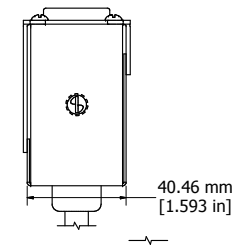

RESETTABLE CIRCUIT BREAKER

LIGHTED ON/OFF POWER SWITCH

ASSEMBLY - VIEW FROM FRONT

6' FOOT TWIST POWER CORD (NEMA L5-15P)

ASSEMBLY - VIEW FROM BOTTOM

SECTION A-A

ISOMETRIC VIEW

ASSEMBLY - VIEW FROM SIDE

1582H8C1BK

Finish - Front - Black Painted Steel

Back - Black Painted Steel

Rated - 125 VAC, 60 Hz, 15 Amps

Approvals - CSA Certified Standards C22.2 (No. 21-95, 42-99)

- UL Recognized Standard UL1363

Colours & Cord Length

1582H8C1BK - Black w/ 6' Foot Twist Power Cord (NEMA L5-15P)

1582H8C1 - ASA 61 Grey w/ 6' Foot Twist Power Cord (NEMA L5-15P)

1582H8D1BK - Black w/ 15' Foot Twist Power Cord (NEMA L5-15P)

1582H8D1 - ASA 61 Grey w/ 15' Foot Twist Power Cord (NEMA L5-15P)