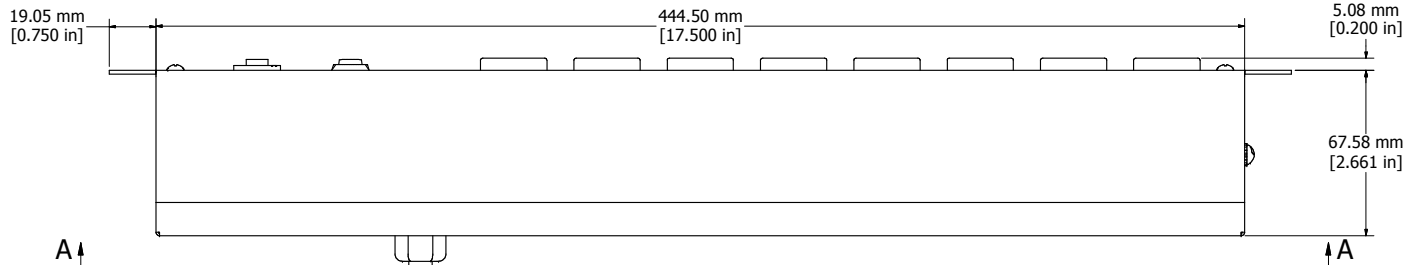

RESETTABLE CIRCUIT BREAKER

LIGHTED ON/OFF POWER SWITCH

ASSEMBLY - VIEW FROM FRONT

6' FOOT TWIST POWER CORD (NEMA L5-15P)

ASSEMBLY - VIEW FROM BOTTOM

SECTION A-A

ISOMETRIC VIEW

ASSEMBLY - VIEW FROM SIDE

1582H8C1BK

Finish - Front - Black Painted Steel

Back - Black Painted Steel

Rated - 125 VAC, 60 Hz, 15 Amps

Approvals - CSA Certified Standards C22.2 (No. 21-95, 42-99)

- UL Recognized Standard UL1363

Colours & Cord Length

1582H8C1BK - Black w/ 6' Foot Twist Power Cord (NEMA L5-15P)

1582H8C1 - ASA 61 Grey w/ 6' Foot Twist Power Cord (NEMA L5-15P)

1582H8D1BK - Black w/ 15' Foot Twist Power Cord (NEMA L5-15P)

1582H8D1 - ASA 61 Grey w/ 15' Foot Twist Power Cord (NEMA L5-15P)