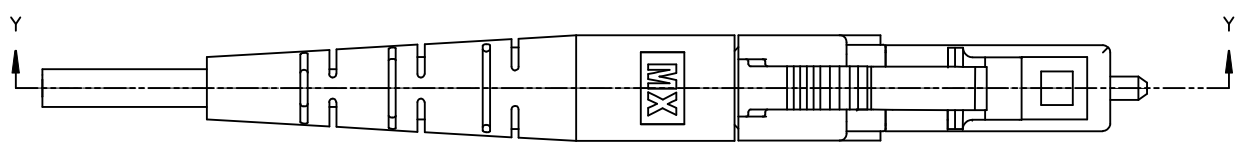

PART NUMBER	CABLE TYPE	ØD (µm)	COLOR
106021-2500	SINGLE MODE PC	126	BLUE
106021-2600	MULTI MODE	127	BEIGE

DUST CAP
SEE NOTE 2

NOTES:
1. ALL DIMENSIONS ARE FOR REFERENCE ONLY.
2. DUST CAP SHOWN IN ISO VIEW ONLY.

ENTER DESCRIPTION EC NO: MF2015-0073 DRWNSB0JANIC 2014/08/05 CHKD: APPR: YBEDNYAK 2014/08/12 REV:	QUALITY SYMBOLS ▼=0 ▽=0	GENERAL TOLERANCES (UNLESS SPECIFIED) <table border="1"> <thead> <tr> <th></th> <th>mm</th> <th>INCH</th> </tr> </thead> <tbody> <tr> <td>4 PLACES</td> <td>± ---</td> <td>± ---</td> </tr> <tr> <td>3 PLACES</td> <td>± ---</td> <td>± ---</td> </tr> <tr> <td>2 PLACES</td> <td>± ---</td> <td>± ---</td> </tr> <tr> <td>1 PLACE</td> <td>± ---</td> <td>± ---</td> </tr> <tr> <td colspan="3">ANGULAR ± ---°</td> </tr> </tbody> </table>		mm	INCH	4 PLACES	± ---	± ---	3 PLACES	± ---	± ---	2 PLACES	± ---	± ---	1 PLACE	± ---	± ---	ANGULAR ± ---°			DIMENSION STYLE MM/IN	SCALE 5:1	DESIGN UNITS INCH	THIRD ANGLE PROJECTION
		mm	INCH																					
	4 PLACES	± ---	± ---																					
	3 PLACES	± ---	± ---																					
2 PLACES	± ---	± ---																						
1 PLACE	± ---	± ---																						
ANGULAR ± ---°																								
DRAWN BY: SMIGO DATE: 2010/11/04 CHECKED BY: YBELENKIY DATE: APPROVED BY: YBEDNYAK DATE: 2014/08/12			TITLE LC CONNECTOR SIMPLEX TIGHT CABLE																					
MATERIAL NO. SEE TABLE			MOLEX INCORPORATED SD-106021-2500																					
DRAFT WHERE APPLICABLE MUST REMAIN WITHIN DIMENSIONS			SHEET NO. 1 OF 1																					