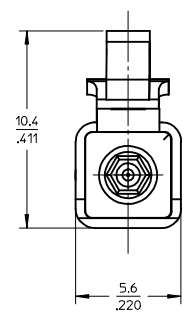

PART NUMBER	CABLE TYPE	ØD (µm)	COLOR
106021-2500	SINGLE MODE PC	126	BLUE
106021-2600	MULTI MODE	127	BEIGE

DUST CAP
SEE NOTE 2

NOTES:
1. ALL DIMENSIONS ARE FOR REFERENCE ONLY.
2. DUST CAP SHOWN IN ISO VIEW ONLY.

ENTER DESCRIPTION EC NO: MF2015-0073 DRWNSB0JANIC 2014/08/05 CHKD: APPR: YBEDNYAK 2014/08/12 REV:	QUALITY SYMBOLS ▼=0 ▽=0	GENERAL TOLERANCES (UNLESS SPECIFIED) <table border="1"> <thead> <tr> <th></th> <th>mm</th> <th>INCH</th> </tr> </thead> <tbody> <tr> <td>4 PLACES</td> <td>± ---</td> <td>± ---</td> </tr> <tr> <td>3 PLACES</td> <td>± ---</td> <td>± ---</td> </tr> <tr> <td>2 PLACES</td> <td>± ---</td> <td>± ---</td> </tr> <tr> <td>1 PLACE</td> <td>± ---</td> <td>± ---</td> </tr> <tr> <td colspan="3">ANGULAR ± ---°</td> </tr> </tbody> </table>		mm	INCH	4 PLACES	± ---	± ---	3 PLACES	± ---	± ---	2 PLACES	± ---	± ---	1 PLACE	± ---	± ---	ANGULAR ± ---°			DIMENSION STYLE MM/IN	SCALE 5:1	DESIGN UNITS INCH	THIRD ANGLE PROJECTION
		mm	INCH																					
	4 PLACES	± ---	± ---																					
	3 PLACES	± ---	± ---																					
2 PLACES	± ---	± ---																						
1 PLACE	± ---	± ---																						
ANGULAR ± ---°																								
DRAWN BY: SMIGO DATE: 2010/11/04 CHECKED BY: YBELENKIY DATE: APPROVED BY: YBEDNYAK DATE: 2014/08/12			TITLE LC CONNECTOR SIMPLEX TIGHT CABLE																					
MATERIAL NO. SEE TABLE			MOLEX INCORPORATED SD-106021-2500																					
DRAFT WHERE APPLICABLE MUST REMAIN WITHIN DIMENSIONS			SHEET NO. 1 OF 1																					