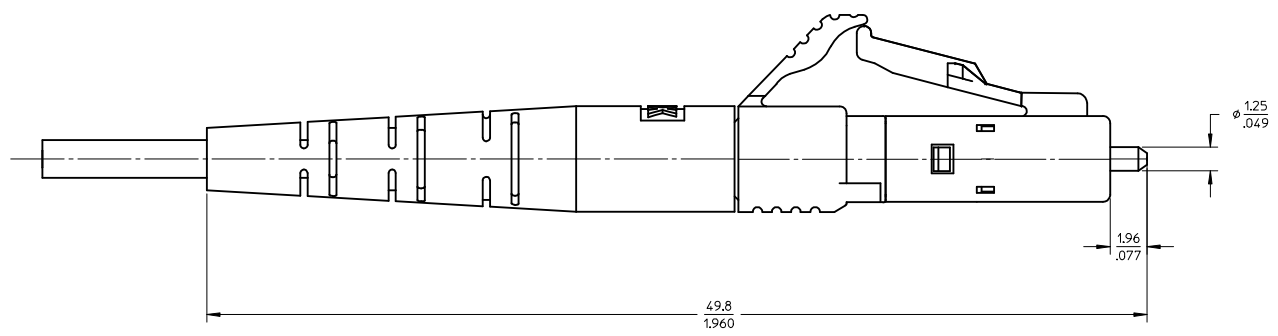

PART NUMBER	CABLE TYPE	ØD (µm)	COLOR
106021-2500	SINGLE MODE PC	126	BLUE
106021-2600	MULTI MODE	127	BEIGE

DUST CAP
SEE NOTE 2

NOTES:
1. ALL DIMENSIONS ARE FOR REFERENCE ONLY.
2. DUST CAP SHOWN IN ISO VIEW ONLY.

ENTER DESCRIPTION EC NO: MF2015-0073 DRWNSB0JANIC 2014/08/05 CHKD: APPR: YBEDNYAK 2014/08/12 REV:	QUALITY SYMBOLS ▼=0 ▽=0	GENERAL TOLERANCES (UNLESS SPECIFIED) <table border="1"> <thead> <tr> <th></th> <th>mm</th> <th>INCH</th> </tr> </thead> <tbody> <tr> <td>4 PLACES</td> <td>± ---</td> <td>± ---</td> </tr> <tr> <td>3 PLACES</td> <td>± ---</td> <td>± ---</td> </tr> <tr> <td>2 PLACES</td> <td>± ---</td> <td>± ---</td> </tr> <tr> <td>1 PLACE</td> <td>± ---</td> <td>± ---</td> </tr> <tr> <td colspan="3">ANGULAR ± ---°</td> </tr> </tbody> </table>		mm	INCH	4 PLACES	± ---	± ---	3 PLACES	± ---	± ---	2 PLACES	± ---	± ---	1 PLACE	± ---	± ---	ANGULAR ± ---°			DIMENSION STYLE MM/IN	SCALE 5:1	DESIGN UNITS INCH	THIRD ANGLE PROJECTION
		mm	INCH																					
	4 PLACES	± ---	± ---																					
	3 PLACES	± ---	± ---																					
2 PLACES	± ---	± ---																						
1 PLACE	± ---	± ---																						
ANGULAR ± ---°																								
DRAWN BY: SMIGO DATE: 2010/11/04 CHECKED BY: YBELENKIY DATE: APPROVED BY: YBEDNYAK DATE: 2014/08/12			TITLE LC CONNECTOR SIMPLEX TIGHT CABLE																					
MATERIAL NO. SEE TABLE			MOLEX INCORPORATED SD-106021-2500																					
DRAFT WHERE APPLICABLE MUST REMAIN WITHIN DIMENSIONS			SHEET NO. 1 OF 1																					