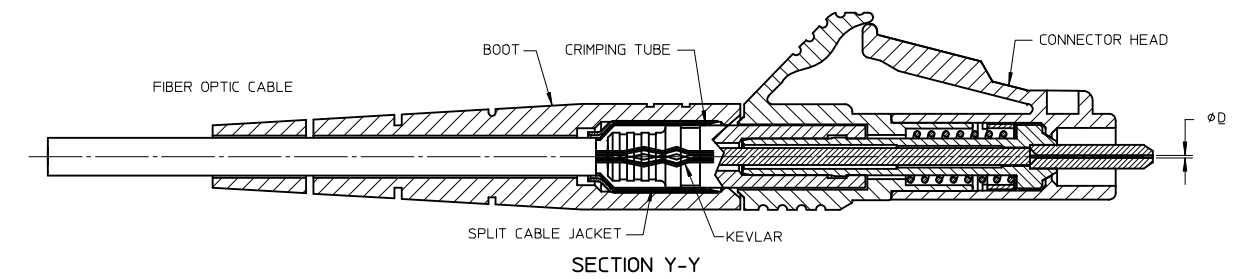

PART NUMBER	CABLE TYPE	ØD (µm)	COLOR
106021-2500	SINGLE MODE PC	126	BLUE
106021-2600	MULTI MODE	127	BEIGE

DUST CAP
SEE NOTE 2

NOTES:
1. ALL DIMENSIONS ARE FOR REFERENCE ONLY.
2. DUST CAP SHOWN IN ISO VIEW ONLY.

ENTER DESCRIPTION EC NO: MF2015-0073 DRWNSB0JANIC 2014/08/05 CHKD: APPR: YBEDNYAK 2014/08/12 REV:	QUALITY SYMBOLS ▼=0 ▽=0	GENERAL TOLERANCES (UNLESS SPECIFIED) <table border="1"> <thead> <tr> <th></th> <th>mm</th> <th>INCH</th> </tr> </thead> <tbody> <tr> <td>4 PLACES</td> <td>± ---</td> <td>± ---</td> </tr> <tr> <td>3 PLACES</td> <td>± ---</td> <td>± ---</td> </tr> <tr> <td>2 PLACES</td> <td>± ---</td> <td>± ---</td> </tr> <tr> <td>1 PLACE</td> <td>± ---</td> <td>± ---</td> </tr> <tr> <td colspan="3">ANGULAR ± ---°</td> </tr> </tbody> </table>		mm	INCH	4 PLACES	± ---	± ---	3 PLACES	± ---	± ---	2 PLACES	± ---	± ---	1 PLACE	± ---	± ---	ANGULAR ± ---°			DIMENSION STYLE MM/IN	SCALE 5:1	DESIGN UNITS INCH	THIRD ANGLE PROJECTION
		mm	INCH																					
	4 PLACES	± ---	± ---																					
	3 PLACES	± ---	± ---																					
2 PLACES	± ---	± ---																						
1 PLACE	± ---	± ---																						
ANGULAR ± ---°																								
DRAWN BY: SMIGO DATE: 2010/11/04 CHECKED BY: YBELENKIY DATE: APPROVED BY: YBEDNYAK DATE: 2014/08/12			TITLE LC CONNECTOR SIMPLEX TIGHT CABLE																					
MATERIAL NO. SEE TABLE			MOLEX INCORPORATED SD-106021-2500																					
DRAFT WHERE APPLICABLE MUST REMAIN WITHIN DIMENSIONS			SHEET NO. 1 OF 1																					