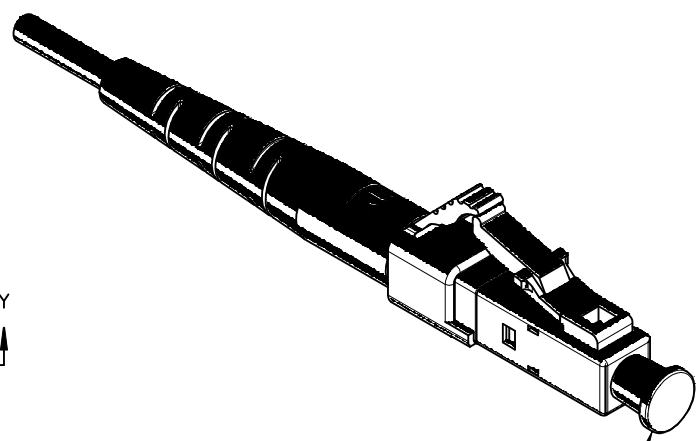

PART NUMBER	CABLE TYPE	ØD (µm)	COLOR
106021-2500	SINGLE MODE PC	126	BLUE
106021-2600	MULTI MODE	127	BEIGE

DUST CAP
SEE NOTE 2

NOTES:
1. ALL DIMENSIONS ARE FOR REFERENCE ONLY.
2. DUST CAP SHOWN IN ISO VIEW ONLY.

ENTER DESCRIPTION EC NO: MF2015-0073 DRWNSB0JANIC 2014/08/05 CHKD: APPR: YBEDNYAK 2014/08/12 REV:	QUALITY SYMBOLS ▼=0 ▽=0	GENERAL TOLERANCES (UNLESS SPECIFIED) <table border="1"> <thead> <tr> <th></th> <th>mm</th> <th>INCH</th> </tr> </thead> <tbody> <tr> <td>4 PLACES</td> <td>± ---</td> <td>± ---</td> </tr> <tr> <td>3 PLACES</td> <td>± ---</td> <td>± ---</td> </tr> <tr> <td>2 PLACES</td> <td>± ---</td> <td>± ---</td> </tr> <tr> <td>1 PLACE</td> <td>± ---</td> <td>± ---</td> </tr> <tr> <td colspan="3">ANGULAR ± ---°</td> </tr> </tbody> </table>		mm	INCH	4 PLACES	± ---	± ---	3 PLACES	± ---	± ---	2 PLACES	± ---	± ---	1 PLACE	± ---	± ---	ANGULAR ± ---°			DIMENSION STYLE MM/IN	SCALE 5:1	DESIGN UNITS INCH	THIRD ANGLE PROJECTION
		mm	INCH																					
	4 PLACES	± ---	± ---																					
	3 PLACES	± ---	± ---																					
2 PLACES	± ---	± ---																						
1 PLACE	± ---	± ---																						
ANGULAR ± ---°																								
DRAWN BY: SMIGO DATE: 2010/11/04 CHECKED BY: YBELENKIY DATE: APPROVED BY: YBEDNYAK DATE: 2014/08/12			TITLE LC CONNECTOR SIMPLEX TIGHT CABLE																					
MATERIAL NO. SEE TABLE			MOLEX INCORPORATED SD-106021-2500																					
DRAFT WHERE APPLICABLE MUST REMAIN WITHIN DIMENSIONS			SHEET NO. 1 OF 1																					