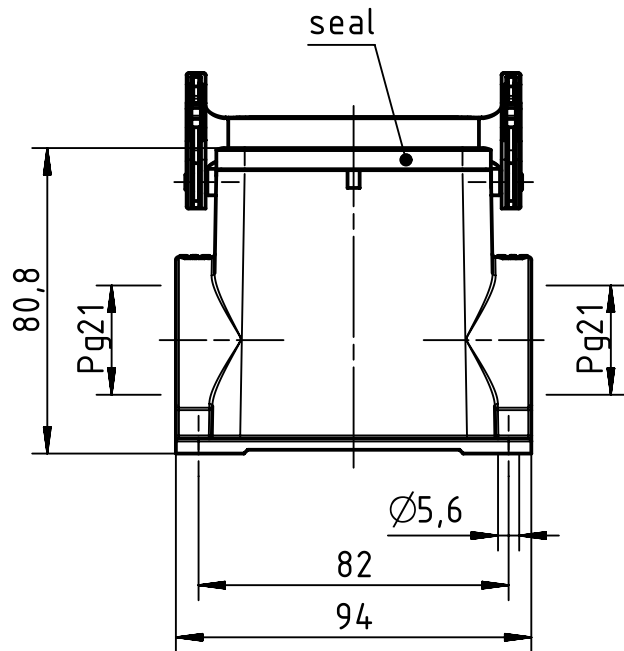

1 2 3 4 5 6

A

B

C

D

	All rights reserved Department EL PD - DE	All Dimensions in mm Original Size DIN A4		Scale 1:2	Free size tol.	Ref. Sub. TB 09 30 010 0292 v. 11.04.11	
		HARTING Electric GmbH & Co. KG D-32339 Espelkamp	Created by SPRENB	Inspected by BERGHORN	Standardisation TIEMANNA	Date 2014-01-30	State Final Release
Title Han B Base Surface HC 1 Lever 2 Entries						Rev. A	Page 1/1
		Type TB	Number 09 30 010 0292				