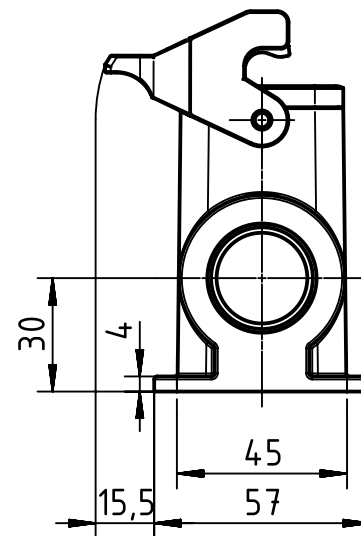

1 2 3 4 5 6

A

B

C

D

	All rights reserved Department EL PD - DE	All Dimensions in mm Original Size DIN A4		Scale 1:2	Free size tol.	Ref. Sub. TB 09 30 010 0292 v. 11.04.11	
		HARTING Electric GmbH & Co. KG D-32339 Espelkamp	Created by SPRENB	Inspected by BERGHORN	Standardisation TIEMANNA	Date 2014-01-30	State Final Release
Title Han B Base Surface HC 1 Lever 2 Entries						Rev. A	Page 1/1
		Type TB	Number 09 30 010 0292				