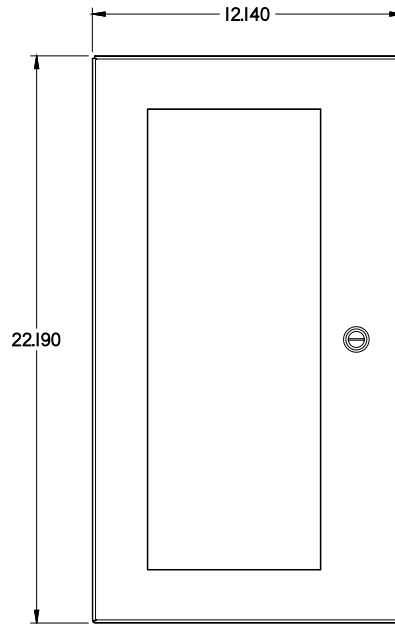

PART No. 1481WSSDH2416

for more information visit
www.hammfg.com

Data subject to change without notice

TOP VIEW

ISOMETRIC VIEW

BACK VIEW

LEFT SIDE VIEW

FRONT VIEW

RIGHT SIDE VIEW

BOTTOM VIEW