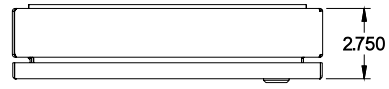

PART No. 1481WSSDH2416

for more information visit
www.hammfg.com

Data subject to change without notice

TOP VIEW

ISOMETRIC VIEW

BACK VIEW

LEFT SIDE VIEW

FRONT VIEW

RIGHT SIDE VIEW

BOTTOM VIEW