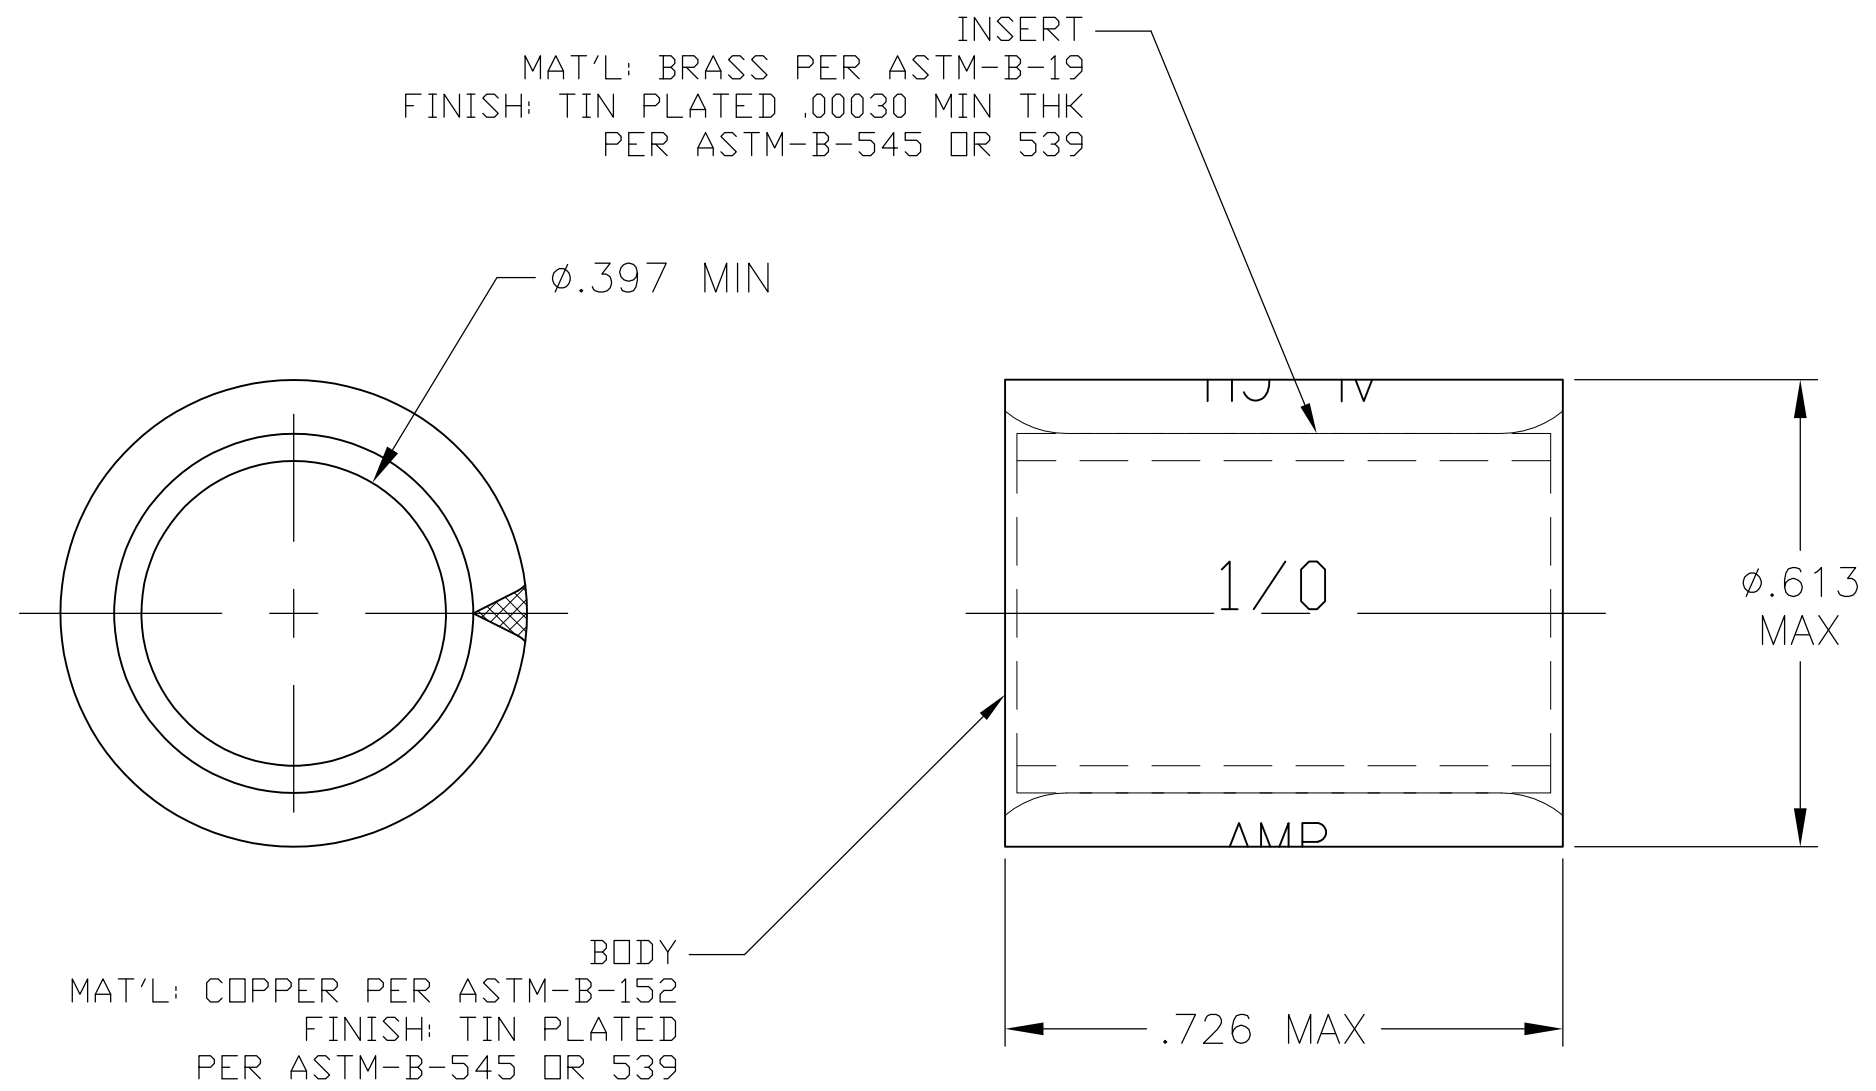

52749
 PART NUMBER

THIS DRAWING IS A CONTROLLED DOCUMENT.		DWN C.C.THOMAS 9-2-09	Tyco Electronics Corporation Harrisburg, PA 17105-3608		
DIMENSIONS: INCHES		CHK J.WEAVER 9-2-09	NAME SPLICE, PARALLEL, COPALUM, STRANDED/SOLID, WIRE SIZE 1/0		
TOLERANCES UNLESS OTHERWISE SPECIFIED:		APVD J.WEAVER 9-2-09	PRODUCT SPEC		
0 PLC ± -		APPLICATION SPEC			
1 PLC ± -		SIZE			
2 PLC ± -		CAGE CODE			
3 PLC ± -		DRAWING NO			
4 PLC ± -		RESTRICTED TO			
ANGLES ± -		A3 00779 C-52749			
MATERIAL SEE TABLE		WEIGHT -		SCALE 2:1	
FINISH SEE TABLE		CUSTOMER DRAWING		SHEET 1 OF 1	
				REV E	