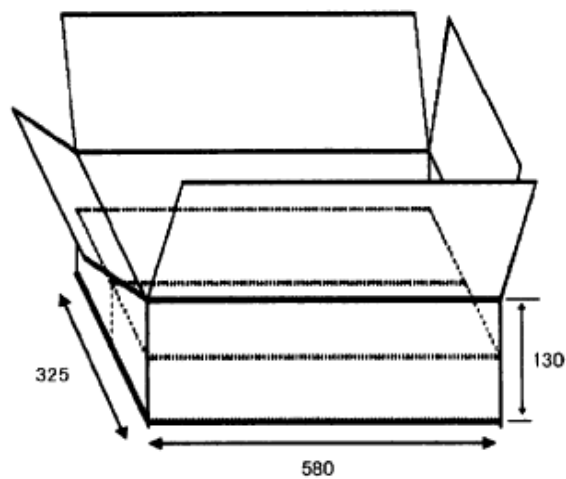

Product	SiC SBD	Package	TO-220FM
---------	---------	---------	----------

1.Packing

1-1 Tube dimension

Unit:mm

1-2 Tube Material: PS + Antistatic Treated

1-3 Packing Amount : 50 pcs in Tube

Packing

2.Inner Box

2-1 Inner Box Dimension

Unit : mm

2-2 Amount in the Inner Box : 20 Tube (Product 1 000 pcs)

3.Outer Box

3-1 Outer Box Dimension

3-2 Amount in the Outer Box : 8 Inner Box (Product 8 000 pcs)