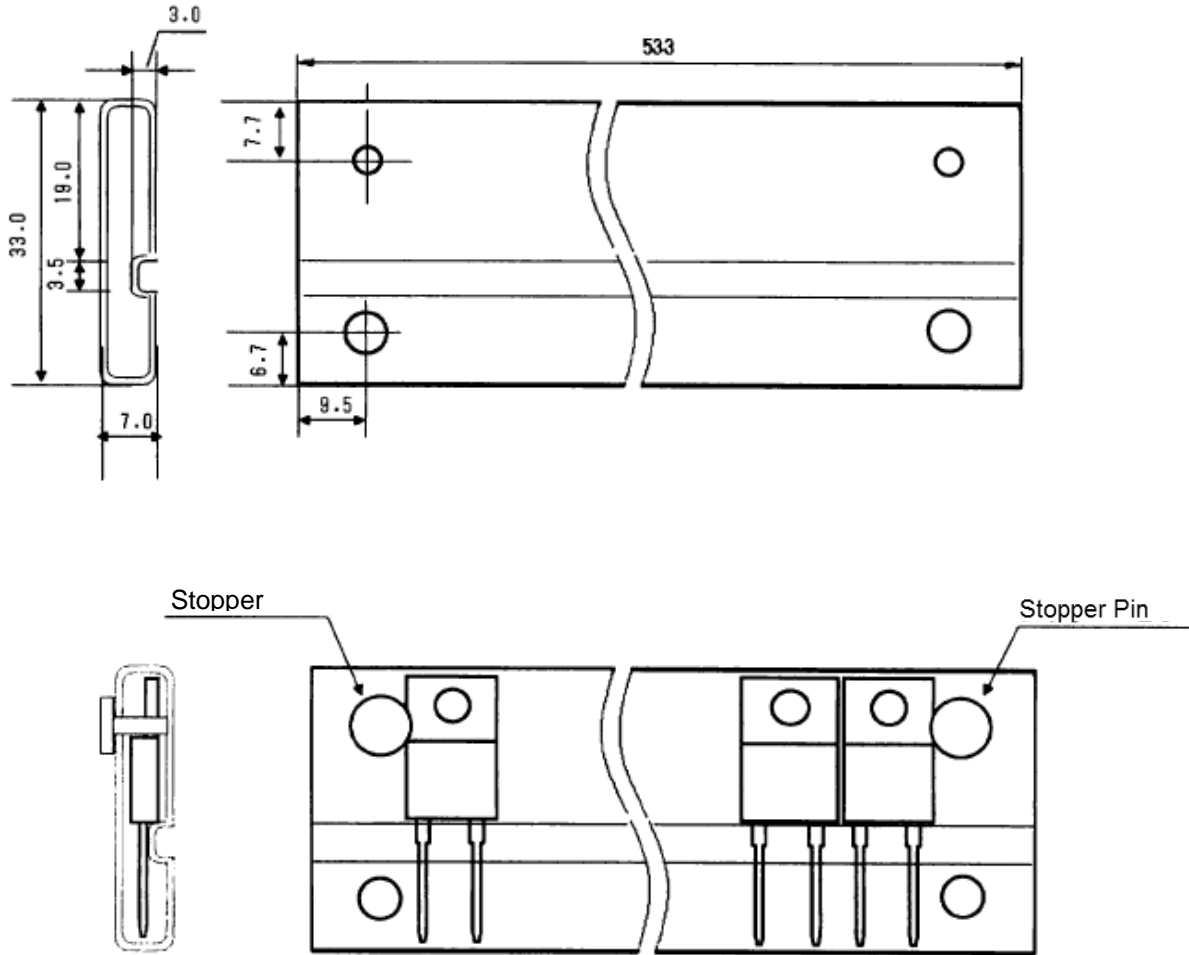

Product	SiC SBD	Package	TO-220FM
---------	---------	---------	----------

1.Packing

1-1 Tube dimension

Unit:mm

1-2 Tube Material: PS + Antistatic Treated

1-3 Packing Amount : 50 pcs in Tube

Packing

2.Inner Box

2-1 Inner Box Dimension

Unit : mm

2-2 Amount in the Inner Box : 20 Tube (Product 1 000 pcs)

3.Outer Box

3-1 Outer Box Dimension

3-2 Amount in the Outer Box : 8 Inner Box (Product 8 000 pcs)