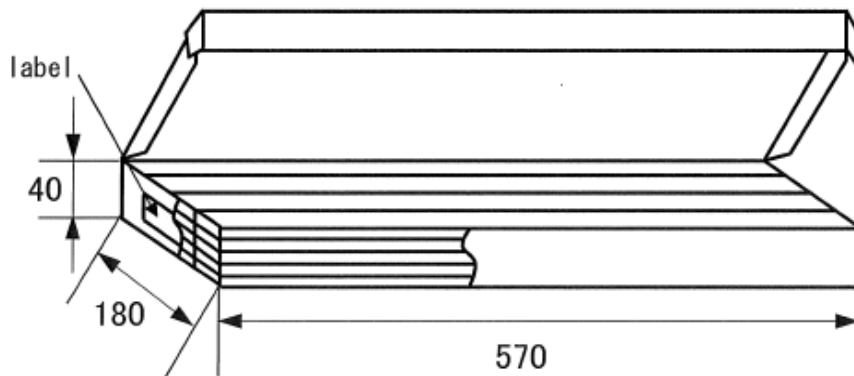

Product	SiC SBD	Package	TO-220FM
---------	---------	---------	----------

1.Packing

1-1 Tube dimension

Unit:mm

1-2 Tube Material: PS + Antistatic Treated

1-3 Packing Amount : 50 pcs in Tube

Packing

2.Inner Box

2-1 Inner Box Dimension

Unit : mm

2-2 Amount in the Inner Box : 20 Tube (Product 1 000 pcs)

3.Outer Box

3-1 Outer Box Dimension

3-2 Amount in the Outer Box : 8 Inner Box (Product 8 000 pcs)