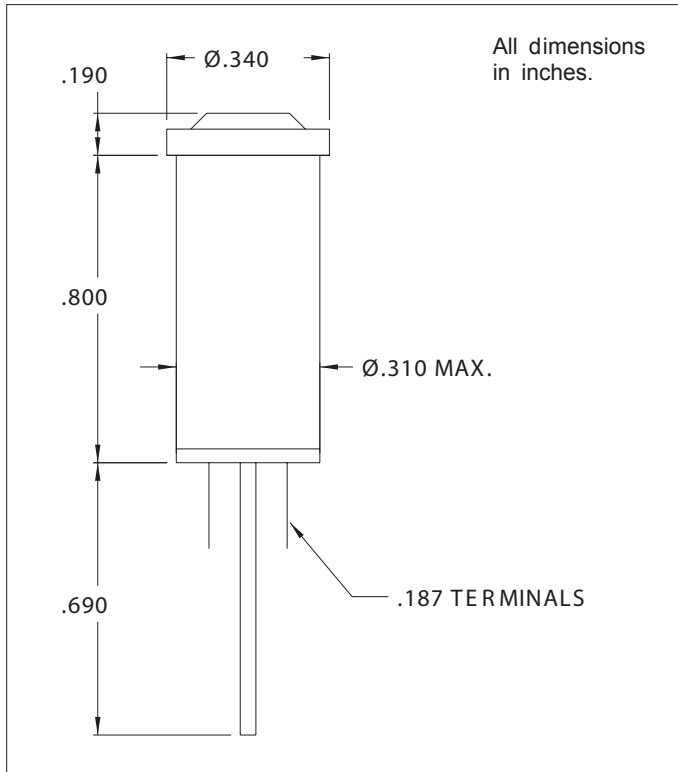

2195QA Series Non-Relampable Incandescent Indicator Lights

Description and Features

Mounting: Ø.310 MIN., supplied with push-on speednut SN1287.

Terminals: Quick-connect, tinned brass

Lens: Polycarbonate

Bezel: White nylon.

Housing: White Nylon

Lens Color	Incandescent	
	Model No. 12V	Model No. 28V
Red	-	2195QA1-28V
Amber	2195QA3-12V	2195QA3-28V
White	-	2195QA4-28V
Green	-	2195QA5-28V
Lamp	#2162	#2187

Underwriters Laboratories (UL) File No. E20356