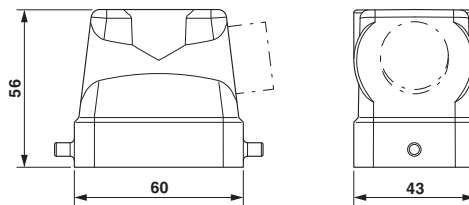

Housing - HC-B 6-TFL-N-O1PG16S - 1460349

Technical data

Environmental Product Compliance

China RoHS	Environmentally friendly use period: unlimited = EFUP-e
	No hazardous substances above threshold values

Drawings

Dimensional drawing

Dimensional drawing

Approvals

Approvals

Approvals

EAC

Ex Approvals

Approval details

EAC		RU C- DE.AI30.B.01102

Phoenix Contact 2018 © - all rights reserved
<http://www.phoenixcontact.com>

PHOENIX CONTACT GmbH & Co. KG
Flachsmarktstr. 8
32825 Blomberg
Germany
Tel. +49 5235 300
Fax +49 5235 3 41200
<http://www.phoenixcontact.com>