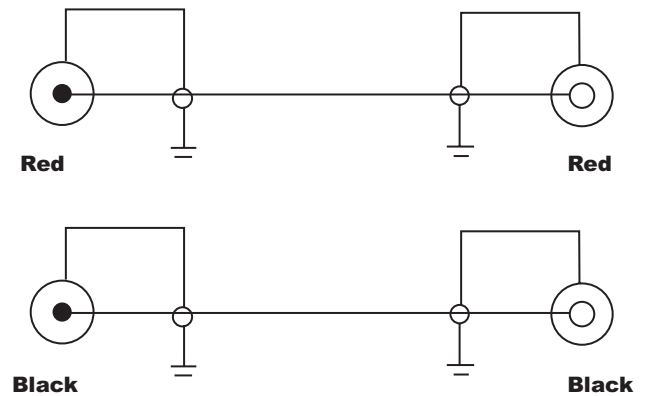

Material:

- 1.Cable: 2858 2 Flat Cable(Black PVC Jacket) O.D.2.8X5.8
- 2.All of Connectors with Normal Type
- 3.Overall Molded with Black
(RCA Plugs: One is Black the other is Red)

Note:

- 1.Total Length:2M+5CM
- 2.Color: Black
(RCA Plugs:One is Black the other is Red)
- 3.Molded Type

Configuration:

| Description | |
|-------------|---------------------------|
| Name : | AK3030-2-R |
| | 2 X RCA Plug-2 X RCA Jack |
| | |

THIS DRAWING IS UNPUBLISHED

© Copyright 2005 by Assmann Electronic Components All International Rights Reserved