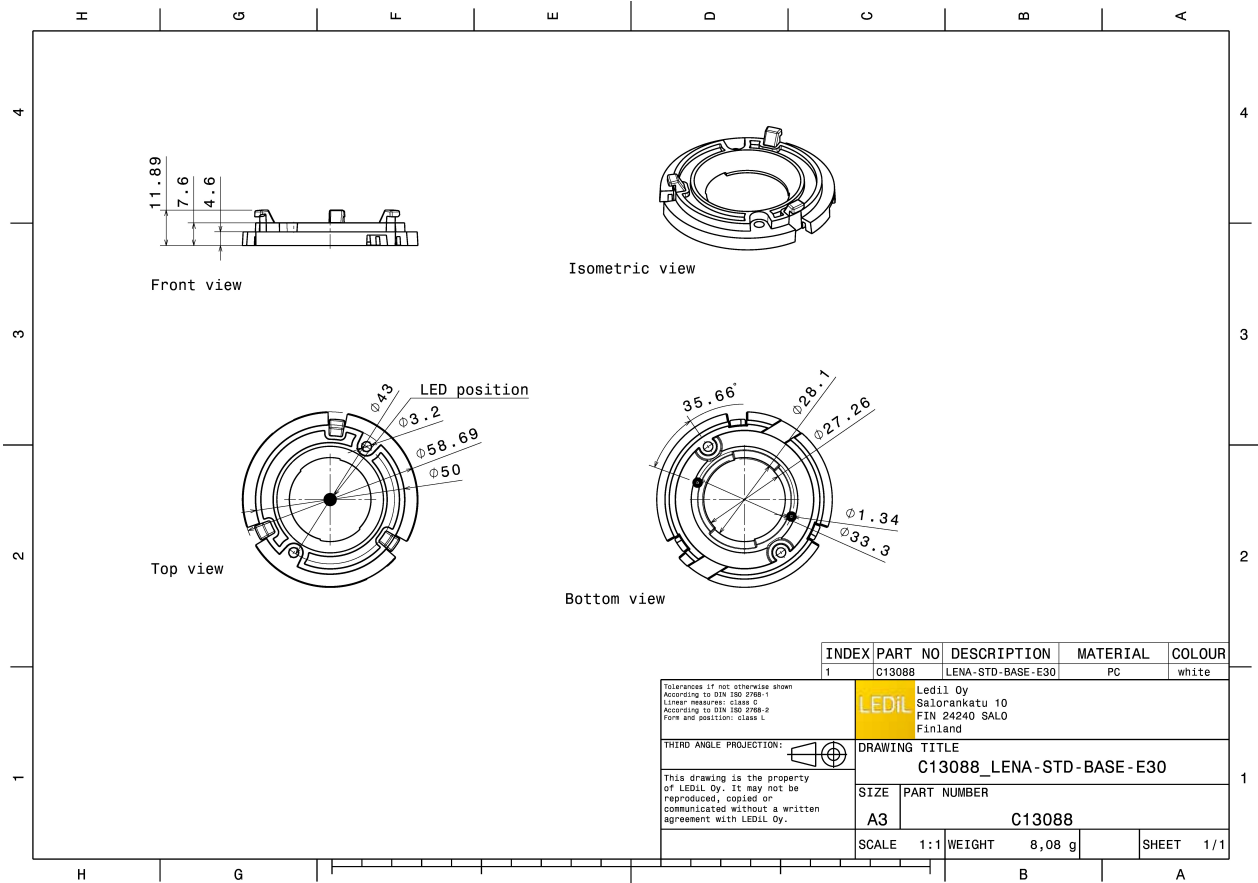

## LENA-STD-BASE-E30

Basepart for LENA and LENINA reflectors.  
Compatible with Osram Soleriq E30.

### TECHNICAL SPECIFICATIONS:

Dimensions	Ø 58.7 mm
Height	11.9 mm
Fastening	screw
Colour	white
Box size	270 x 180 x 115 mm
Box weight	0 kg
Quantity in Box	60 pcs
ROHS compliant	yes ⓘ

### MATERIAL SPECIFICATIONS:

Component	Type	Material	Colour
LENA-STD-BASE-E30	Base part	PC	white