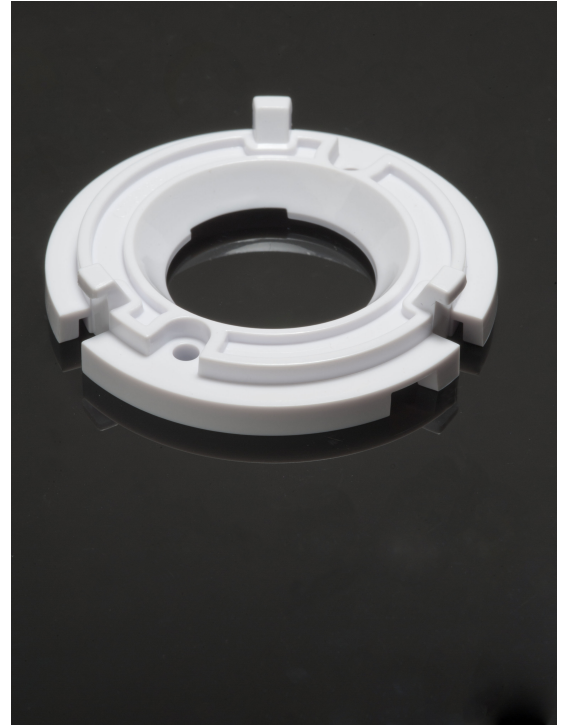

## LENA-STD-BASE-E30

Basepart for LENA and LENINA reflectors.  
Compatible with Osram Soleriq E30.

### TECHNICAL SPECIFICATIONS:

Dimensions	Ø 58.7 mm
Height	11.9 mm
Fastening	screw
Colour	white
Box size	270 x 180 x 115 mm
Box weight	0 kg
Quantity in Box	60 pcs
ROHS compliant	yes ⓘ

### MATERIAL SPECIFICATIONS:

Component	Type	Material	Colour
LENA-STD-BASE-E30	Base part	PC	white