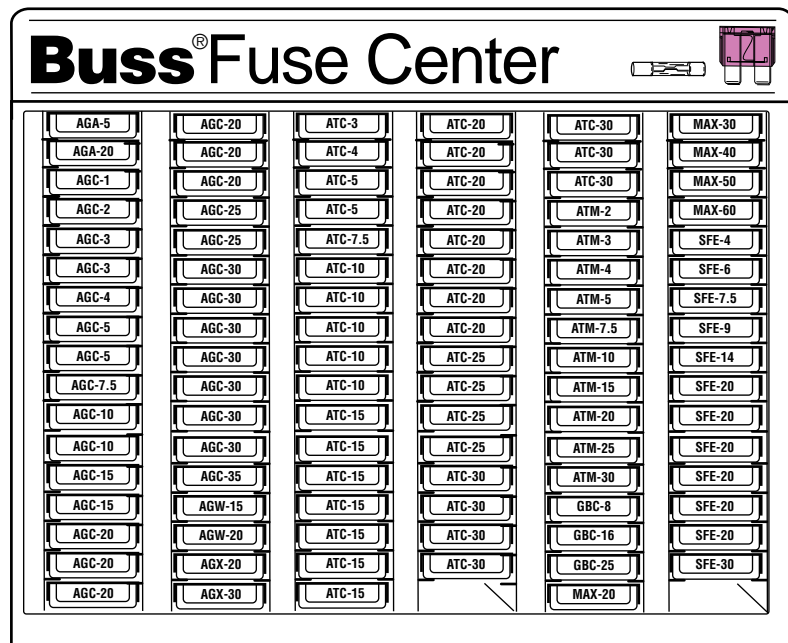

Display and Box Fuse Assortments

No. 500

Glass Tube and Blade-Type Assortment

CATALOG SYMBOL: NO. 500
 DISPLAY SIZE: 4-3/4" x 12-1/2" x 13-3/4"

- 100 Boxes (480 fuses).
- A complete and well-balanced stock.
- Meets every service need for American and foreign cars and trucks, new and old.
- Rack comes free!

	Boxes		Boxes		Boxes		Boxes
AGA-5	(1)	AGW-15	(1)	ATM-2	(1)	MAX-20	(1)
AGA-20	(1)	AGW-20	(1)	ATM-3	(1)	MAX-30	(1)
AGC-1	(1)	AGX-20	(1)	ATM-4	(1)	MAX-40	(1)
AGC-2	(1)	AGX-30	(1)	ATM-5	(1)	MAX-50	(1)
AGC-3	(2)	ATC-3	(1)	ATM-7-1/2	(1)	MAX-60	(1)
AGC-4	(1)	ATC-4	(1)	ATM-10	(1)	SFE-4	(1)
AGC-5	(2)	ATC-5	(2)	ATM-15	(1)	SFE-6	(1)
AGC-7-1/2	(1)	ATC-7-1/2	(1)	ATM-20	(1)	SFE-7-12	(1)
AGC-10	(2)	ATC-10	(5)	ATM-25	(1)	SFE-9	(1)
AGC-15	(2)	ATC-15	(7)	ATM-30	(1)	SFE-14	(1)
AGC-20	(6)	ATC-20	(8)	GBC-8	(1)	SFE-20	(6)
AGC-25	(2)	ATC-25	(4)	GBC-16	(1)	SFE-30	(1)
AGC-25	(7)	ATC-30	(7)	GBC-25	(1)		
AGC-30	(1)						
AGC-35	(1)						

No. 200

Glass Tube and Blade-Type Fuses

CATALOG SYMBOL: NO.200
 DISPLAY SIZE: 4" x 6-3/4" x 10"

- Most popular glass tube and blade-type fuses.
- The "200" — 40 boxes (172 fuses).
- Rack has Buss inventory feature.
- Rack comes free!