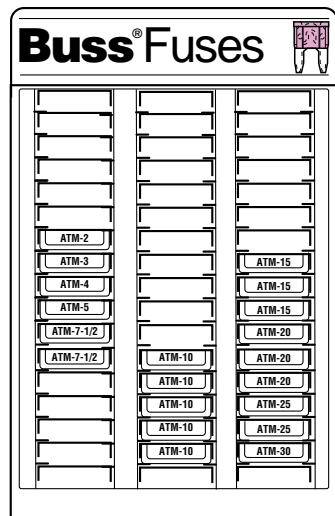

Display and Box Fuse Assortments

No. 45 Fusible Link Kit

CATALOG SYMBOL: NO.45
BOX SIZE: 3" x 4-3/4" x 10"

- For wiring harness protection.
- Contains one each:

FLB-30	FLF-20
FLB-40	FLF-30
FLB-50	FLF-40
FLB-60	FLF-50
FLB-70	FLF-60
FLB-80	FLM-30
FLB-100	FLM-60
	FLM-80
	FLM-100

No. 205 ATC® Blade-Type Assortment

CATALOG SYMBOL: NO.205
DISPLAY SIZE: 4" x 6-3/4" x 10"

- 40 boxes (200 fuses).
- The "205".
- Electronic glass tube fuses.
- Rack comes free!

	Boxes		Boxes
AGC-1/2	(1)	MDL-1-1/2	(1)
AGC-1	(2)	MDL-2	(2)
AGC-1-1/2	(1)	MDL-3	(2)
AGC-2	(2)	MDL-4	(1)
AGC-3	(2)	MDL-5	(1)
AGC-4	(1)	MDL-6	(1)
AGC-5	(2)	MDL-7	(1)
AGC-6	(1)	MDL-8	(1)
AGC-7	(1)	GLH-7	(3)
AGC-8	(1)	GMA-500mA	(1)
AGC-10	(1)	GMA-1A	(1)
ABC-10	(1)	GMA-2A	(1)
ABC-15	(3)	GMA-3A	(1)
ABC-20	(1)	GMA-5A	(1)
MDL-1/2	(1)		
MDL-1	(2)		

Buss display and fuse assortments are compact. They don't waste space. Display and storage are minimal

- Simple, easy and meaningful catalog numbering system.
- Every assortment has the right fuse mix per actual usage. No dead inventory.
- Box assortments are durable, easily carried plastic cases. All "5-in" boxes of ATC, ATM and glass tube fuses plus the "1-in" boxes of MAXI fuses fit all slots in all existing service and dealer display racks.

Display and Box Fuse Assortments

No. 150 MINI® - Fuses

CATALOG SYMBOL: NO.150
DISPLAY SIZE: 4" x 6-3/4" x 10"

- The "150".
- Twenty boxes (100 fuses).
- Racks have inventory/reorder feature.
- Racks come free!