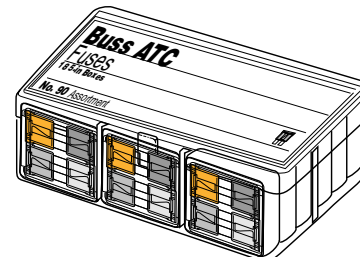

	Boxes		Boxes
AGC-1	(1)	ATM-2	(1)
AGC-2	(1)	ATM-3	(1)
AGC-3	(1)	ATM-4	(1)
AGC-5	(1)	ATM-5	(1)
AGC-7-1/2	(1)	ATM-7-1/2	(1)
AGC-10	(1)	ATM-10	(1)
AGC-15	(1)	ATM-15	(1)
AGC-20	(1)	ATM-20	(1)
AGC-25	(1)	ATM-25	(1)
AGC-30	(1)	ATM-30	(1)
ATC-3	(1)	CBC-8	(1)
ATC-4	(1)	MAX-20	(1)
ATC-5	(1)	MAX-30	(1)
ATC-7-1/2	(1)	MAX-40	(2)
ATC-10	(1)	MAX-50	(1)
ATC-15	(1)	MAX-60	(2)
ATC-20	(2)	SFE-14	(1)
ATC-25	(1)	SFE-20	(1)
ATC-30	(1)		

No. 104 ATC® Fuses

CATALOG SYMBOL: NO.104
DISPLAY SIZE: 4" x 6-3/4" x 10"

- The "104".
- One hundred ATC fuses (20 boxes).
- Rack has inventory/reorder feature.
- Rack comes free!

	Boxes		Boxes
ATC-3	(1)	ATC-15	(2)
ATC-4	(1)	ATC-20	(6)
ATC-5	(1)	ATC-25	(3)
ATC-7-1/2	(1)	ATC-30	(3)
ATC-10	(2)		

No. 90 ATC® Fuses

CATALOG SYMBOL: NO.90
BOX SIZE: 2-7/8" x 2-7/8" x 4-1/8"

- The "90".
- Ninety ATC fuses packaged in a clear, see-thru plastic box service kit.
- Contains 18 boxes.

	Boxes		Boxes
ATC-3	(1)	ATC-15	(2)
ATC-4	(1)	ATC-20	(5)
ATC-5	(1)	ATC-25	(3)
ATC-7-1/2	(1)	ATC-30	(2)
ATC-10	(2)		

Buss display and fuse assortments are compact. They don't waste space. Display and storage are minimal

- Simple, easy and meaningful catalog numbering system.
- Every assortment has the right fuse mix per actual usage. No dead inventory.
- Box assortments are durable, easily carried plastic cases. All "5-in" boxes of ATC, ATM and glass tube fuses plus the "1-in" boxes of MAXI fuses fit all slots in all existing service and dealer display racks.