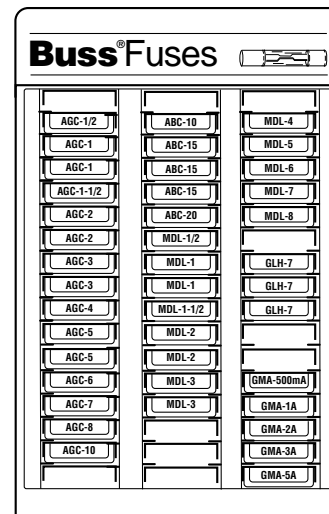

No. 205 ATC® Blade-Type Assortment

CATALOG SYMBOL: NO.205
DISPLAY SIZE: 4" x 6-3/4" x 10"

- 40 boxes (200 fuses).
- The "205".
- Electronic glass tube fuses.
- Rack comes free!

	Boxes		Boxes
AGC-1/2	(1)	MDL-1-1/2	(1)
AGC-1	(2)	MDL-2	(2)
AGC-1-1/2	(1)	MDL-3	(2)
AGC-2	(2)	MDL-4	(1)
AGC-3	(2)	MDL-5	(1)
AGC-4	(1)	MDL-6	(1)
AGC-5	(2)	MDL-7	(1)
AGC-6	(1)	MDL-8	(1)
AGC-7	(1)	GLH-7	(3)
AGC-8	(1)	GMA-500mA	(1)
AGC-10	(1)	GMA-1A	(1)
ABC-10	(1)	GMA-2A	(1)
ABC-15	(3)	GMA-3A	(1)
ABC-20	(1)	GMA-5A	(1)
MDL-1/2	(1)		
MDL-1	(2)		

Buss display and fuse assortments are compact. They don't waste space. Display and storage are minimal

- Simple, easy and meaningful catalog numbering system.
- Every assortment has the right fuse mix per actual usage. No dead inventory.
- Box assortments are durable, easily carried plastic cases. All "5-in" boxes of ATC, ATM and glass tube fuses plus the "1-in" boxes of MAXI fuses fit all slots in all existing service and dealer display racks.