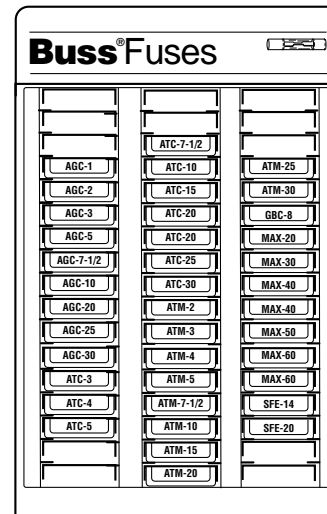

Display and Box Fuse Assortments

No. 500

Glass Tube and Blade-Type Assortment

CATALOG SYMBOL: NO. 500
 DISPLAY SIZE: 4-3/4" x 12-1/2" x 13-3/4"

- 100 Boxes (480 fuses).
- A complete and well-balanced stock.
- Meets every service need for American and foreign cars and trucks, new and old.
- Rack comes free!

	Boxes		Boxes		Boxes		Boxes
AGA-5	(1)	AGW-15	(1)	ATM-2	(1)	MAX-20	(1)
AGA-20	(1)	AGW-20	(1)	ATM-3	(1)	MAX-30	(1)
AGC-1	(1)	AGX-20	(1)	ATM-4	(1)	MAX-40	(1)
AGC-2	(1)	AGX-30	(1)	ATM-5	(1)	MAX-50	(1)
AGC-3	(2)	ATC-3	(1)	ATM-7-1/2	(1)	MAX-60	(1)
AGC-4	(1)	ATC-4	(1)	ATM-10	(1)	SFE-4	(1)
AGC-5	(2)	ATC-5	(2)	ATM-15	(1)	SFE-6	(1)
AGC-7-1/2	(1)	ATC-7-1/2	(1)	ATM-20	(1)	SFE-7-12	(1)
AGC-10	(2)	ATC-10	(5)	ATM-25	(1)	SFE-9	(1)
AGC-15	(2)	ATC-15	(7)	ATM-30	(1)	SFE-14	(1)
AGC-20	(6)	ATC-20	(8)	GBC-8	(1)	SFE-20	(6)
AGC-25	(2)	ATC-25	(4)	GBC-16	(1)	SFE-30	(1)
AGC-25	(7)	ATC-30	(7)	GBC-25	(1)		
AGC-30	(1)						
AGC-35	(1)						

No. 200

Glass Tube and Blade-Type Fuses

CATALOG SYMBOL: NO.200
 DISPLAY SIZE: 4" x 6-3/4" x 10"

- Most popular glass tube and blade-type fuses.
- The "200" — 40 boxes (172 fuses).
- Rack has Buss inventory feature.
- Rack comes free!