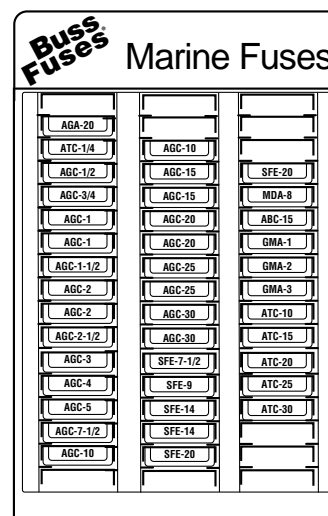

Display and Box Fuse Assortments

No. 150 MINI® - Fuses

CATALOG SYMBOL: NO.150
DISPLAY SIZE: 4" x 6-3/4" x 10"

- The "150".
- Twenty boxes (100 fuses).
- Racks have inventory/reorder feature.
- Racks come free!

	Boxes		Boxes
ATM-2	(1)	ATM-10	(5)
ATM-3	(1)	ATM-15	(3)
ATM-4	(1)	ATM-20	(3)
ATM-5	(1)	ATM-25	(2)
ATM-7-1/2	(2)	ATM-30	(1)

No. 245 MAXI™ - Fuses

CATALOG SYMBOL: NO.245
DISPLAY SIZE: 4" x 6-3/4" x 10"

- The "245".
- Twelve "1-in" boxes of Maxi-Fuses.
- Rack comes free!

	Boxes		Boxes
MAX-20	(1)	MAX-50	(2)
MAX-30	(2)	MAX-60	(2)
MAX-40	(5)		

No. M200 Marine Fuse Kit

CATALOG SYMBOL: NO.M200
DISPLAY SIZE: 4" x 6-3/4" x 10"

- 40 boxes (200 fuses).
- Contains the most popular marine fuses (includes time-delay and instrument fuses).
- Rack comes free!