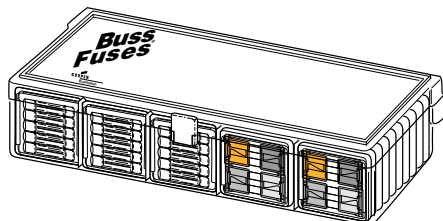

	Boxes		Boxes		Boxes		Boxes
AGA-5	(1)	AGW-15	(1)	ATM-2	(1)	MAX-20	(1)
AGA-20	(1)	AGW-20	(1)	ATM-3	(1)	MAX-30	(1)
AGC-1	(1)	AGX-20	(1)	ATM-4	(1)	MAX-40	(1)
AGC-2	(1)	AGX-30	(1)	ATM-5	(1)	MAX-50	(1)
AGC-3	(2)	ATC-3	(1)	ATM-7-1/2	(1)	MAX-60	(1)
AGC-4	(1)	ATC-4	(1)	ATM-10	(1)	SFE-4	(1)
AGC-5	(2)	ATC-5	(2)	ATM-15	(1)	SFE-6	(1)
AGC-7-1/2	(1)	ATC-7-1/2	(1)	ATM-20	(1)	SFE-7-12	(1)
AGC-10	(2)	ATC-10	(5)	ATM-25	(1)	SFE-9	(1)
AGC-15	(2)	ATC-15	(7)	ATM-30	(1)	SFE-14	(1)
AGC-20	(6)	ATC-20	(8)	GBC-8	(1)	SFE-20	(6)
AGC-25	(2)	ATC-25	(4)	GBC-16	(1)	SFE-30	(1)
AGC-25	(7)	ATC-30	(7)	GBC-25	(1)		
AGC-30	(1)						
AGC-35	(1)						

No. 200

Glass Tube and Blade-Type Fuses

CATALOG SYMBOL: NO.200
 DISPLAY SIZE: 4" x 6-3/4" x 10"

- Most popular glass tube and blade-type fuses.
- The "200" — 40 boxes (172 fuses).
- Rack has Buss inventory feature.
- Rack comes free!

	Boxes		Boxes
AGC-1	(1)	ATM-2	(1)
AGC-2	(1)	ATM-3	(1)
AGC-3	(1)	ATM-4	(1)
AGC-5	(1)	ATM-5	(1)
AGC-7-1/2	(1)	ATM-7-1/2	(1)
AGC-10	(1)	ATM-10	(1)
AGC-15	(1)	ATM-15	(1)
AGC-20	(1)	ATM-20	(1)
AGC-25	(1)	ATM-25	(1)
AGC-30	(1)	ATM-30	(1)
ATC-3	(1)	CBC-8	(1)
ATC-4	(1)	MAX-20	(1)
ATC-5	(1)	MAX-30	(1)
ATC-7-1/2	(1)	MAX-40	(2)
ATC-10	(1)	MAX-50	(1)
ATC-15	(1)	MAX-60	(2)
ATC-20	(2)	SFE-14	(1)
ATC-25	(1)	SFE-20	(1)
ATC-30	(1)		

Display and Box Fuse Assortments

No. 201 Glass Tube and Blade-Type Fuses

CATALOG SYMBOL: NO. 201
BOX SIZE: 3" x 4" x 10"

- Most popular glass tube and blade-type fuses.
- The "201" — 40 boxes (172 fuses).
- Comes in handy, clear plastic service kit.
- Fuse assortment same as the "200".