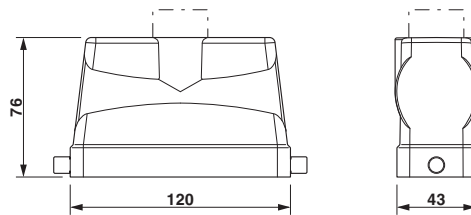

### Dimensions

Height	76 mm
Width	43 mm
Length	120 mm

### General

Note	For contact inserts HC-B24, BB46, BBB64, D64, DD108, M
Size	B24
Housing type	Sleeve housing
Locking type	for single locking latch
No. of cable outlets	1
Cable outlet	straight
Screw connection	none
Type of the screw connection	1x M40
Housing material	Aluminum die-cast
Housing surface material	Powder-coated, gray

## Drawings

Dimensional drawing

Dimensional drawing