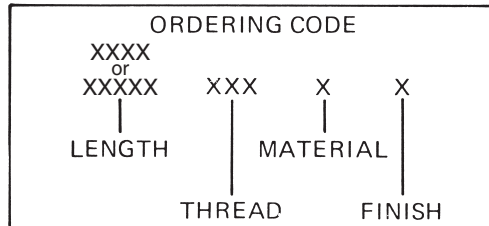

1/8 ROUND FEMALE STANDOFFS

See page 10 for thread depth chart
 See page 9 for finish codes
 For non-standard parts contact Sales Office

LENGTH	PART NO.
3/32	1600A
1/8	1600
5/32	1600T
3/16	1601
7/32	1601T
1/4	1602
9/32	1602T
5/16	1603
11/32	1603T
3/8	1604
13/32	1604T
7/16	1605
15/32	1605T
1/2	1606
17/32	1606T
9/16	1607
19/32	1607T
5/8	1608
21/32	1608T
11/16	1609
23/32	1609T
3/4	1610
25/32	1610T
13/16	1611
27/32	1611T
7/8	1612
29/32	1612T
15/16	1613
31/32	1613T
1"	1614

LENGTH	PART NO.
1-1/16	1615
1-1/8	1616
1-3/16	1617
1-1/4	1618
1-5/16	1619
1-3/8	1620
1-7/16	1621
1-1/2	1622
1-9/16	1623
1-5/8	1624
1-11/16	1625
1-3/4	1626
1-13/16	1627
1-7/8	1628
1-15/16	1629
2"	1630

THREAD	CODE
0-80	080
2-56	256