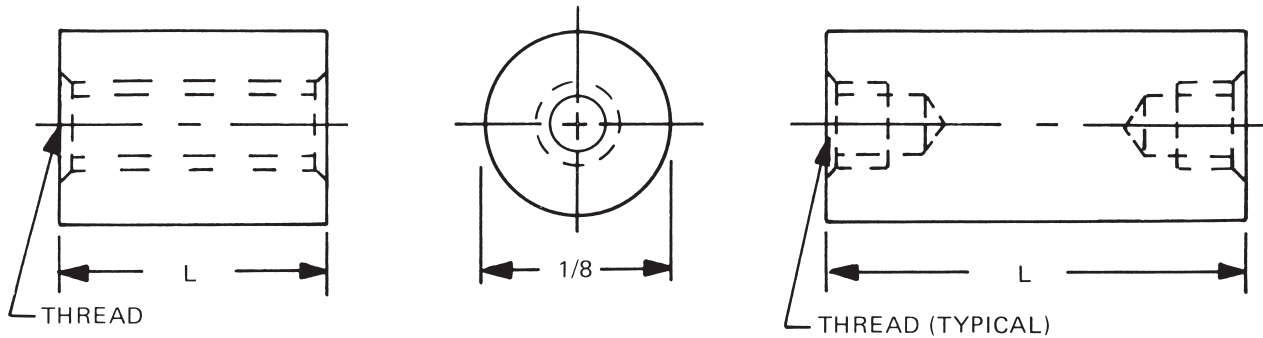

1/8 ROUND FEMALE STANDOFFS

See page 10 for thread depth chart
 See page 9 for finish codes
 For non-standard parts contact Sales Office

LENGTH	PART NO.
3/32	1600A
1/8	1600
5/32	1600T
3/16	1601
7/32	1601T
1/4	1602
9/32	1602T
5/16	1603
11/32	1603T
3/8	1604
13/32	1604T
7/16	1605
15/32	1605T
1/2	1606
17/32	1606T
9/16	1607
19/32	1607T
5/8	1608
21/32	1608T
11/16	1609
23/32	1609T
3/4	1610
25/32	1610T
13/16	1611
27/32	1611T
7/8	1612
29/32	1612T
15/16	1613
31/32	1613T
1"	1614

LENGTH	PART NO.
1-1/16	1615
1-1/8	1616
1-3/16	1617
1-1/4	1618
1-5/16	1619
1-3/8	1620
1-7/16	1621
1-1/2	1622
1-9/16	1623
1-5/8	1624
1-11/16	1625
1-3/4	1626
1-13/16	1627
1-7/8	1628
1-15/16	1629
2"	1630

THREAD	CODE
0-80	080
2-56	256