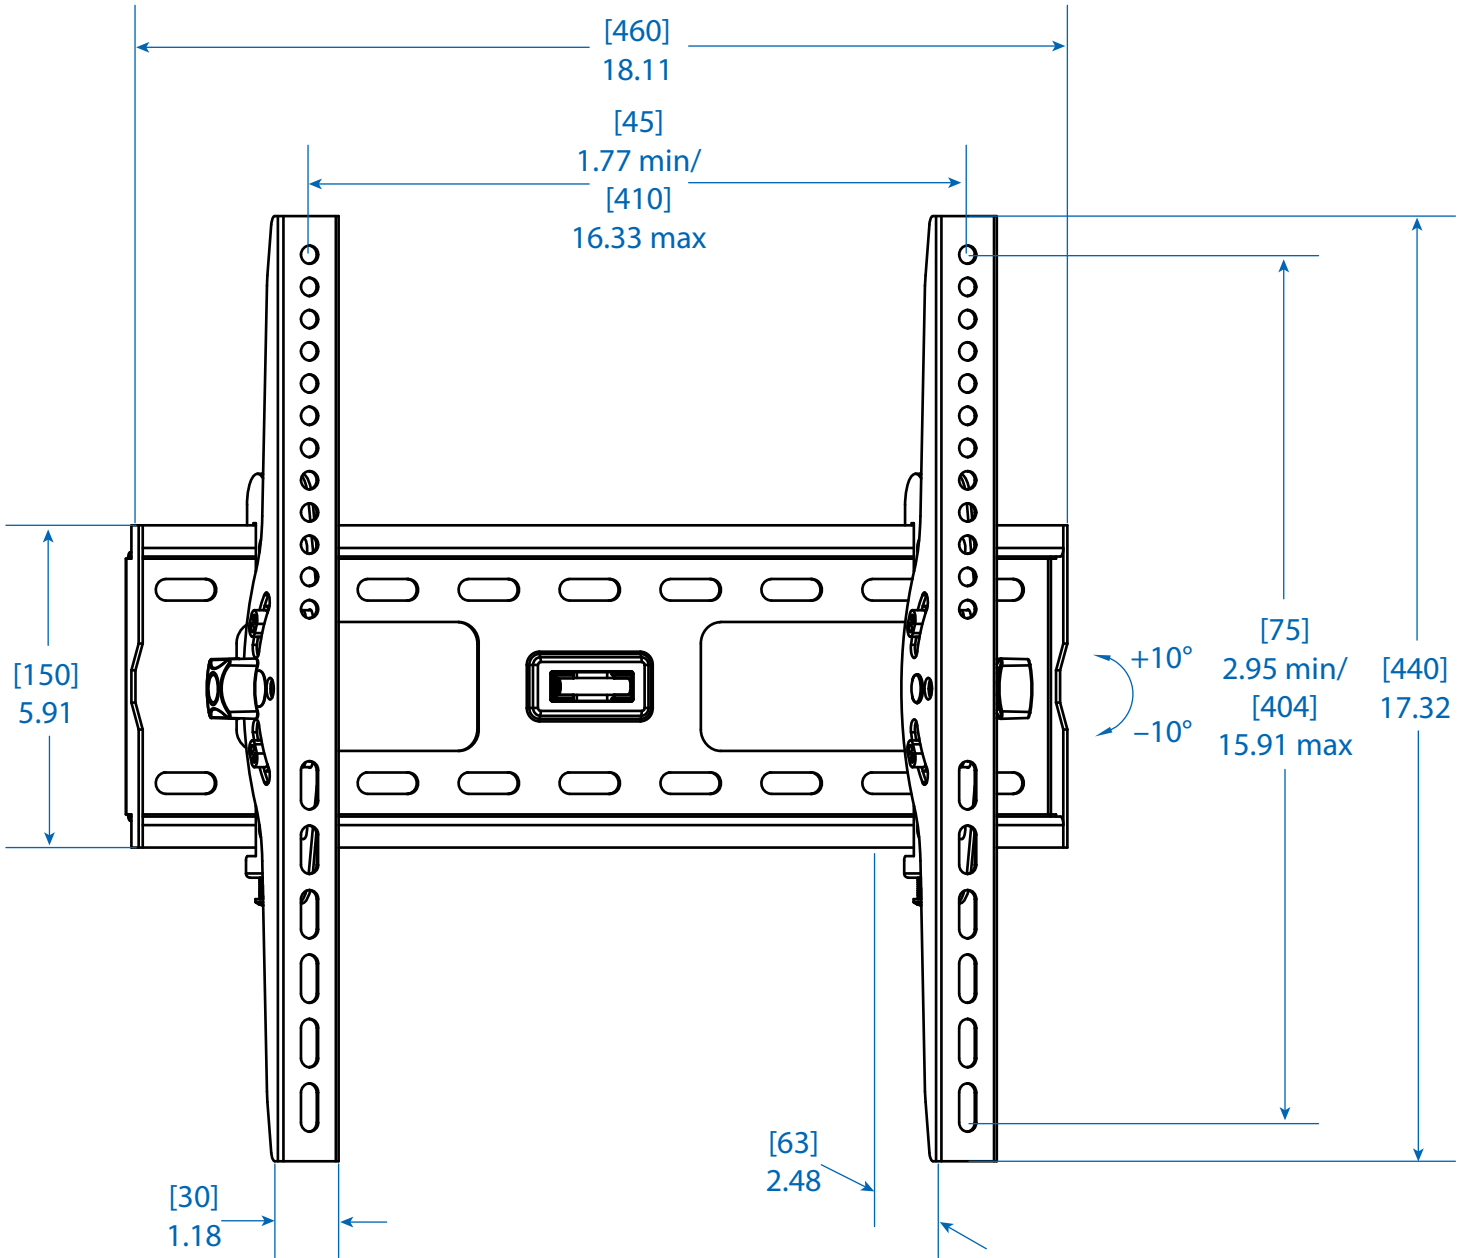

MODEL:

DWT2655XP

Dimensions: [mm] INCHES

Tripp Lite has a policy of continuous improvement. Specifications are subject to change without notice.

1111 W. 35th Street
Chicago, IL 60609 USA
773.869.1234
www.tripplite.com