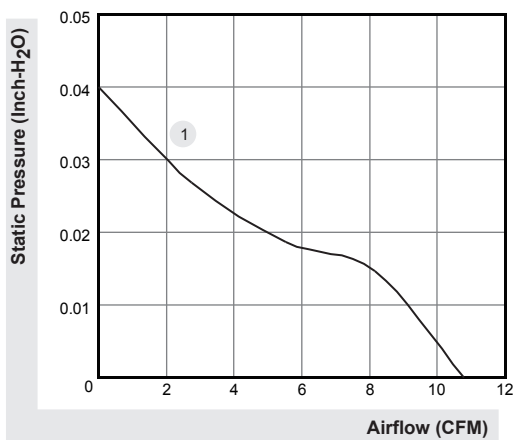

60x60x15 mm

10.8 CFM

 HA60151V4-0000-999	Bearing	Rating Voltage (VDC)	Power Current (mA)	Power Consumption (WATTS)	Speed (RPM)	Air Flow (CFM)	Static Pressure (Inch-H ₂ O)	Noise (dBA)	Weight (g)	Curve
	● VAPO	12	52	0.6	2500	10.8	0.04	14.5	36	1