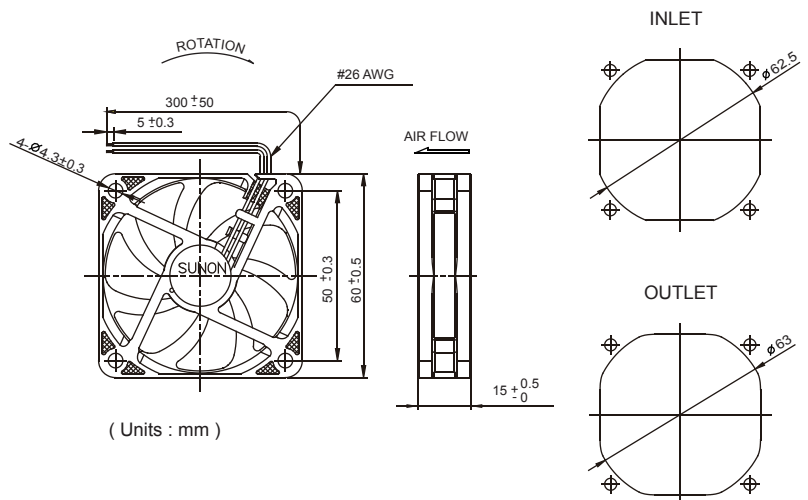

60x60x15 mm

10.8 CFM

 HA60151V4-0000-999	Bearing	Rating Voltage (VDC)	Power Current (mA)	Power Consumption (WATTS)	Speed (RPM)	Air Flow (CFM)	Static Pressure (Inch-H ₂ O)	Noise (dBA)	Weight (g)	Curve
	● VAPO	12	52	0.6	2500	10.8	0.04	14.5	36	1