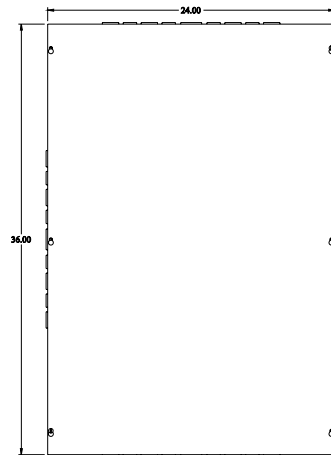

PART No. CSKO36246

for more information visit
www.hammfg.com

Data subject to change without notice

Isometric drawing Not to Scale

TOP VIEW

ISOMETRIC VIEW

SIDE VIEW

FRONT VIEW

SIDE VIEW

BOTTOM VIEW