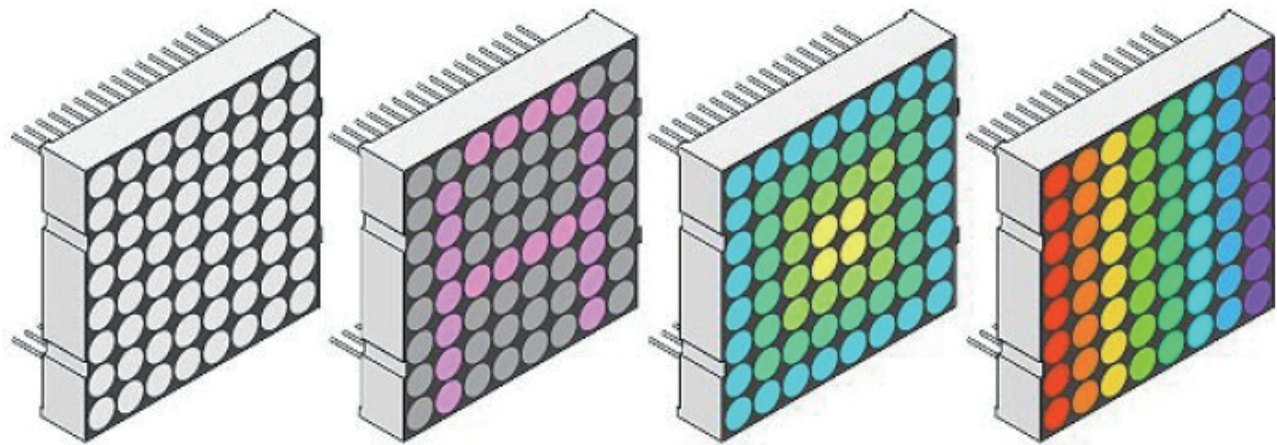

8*8 LED RGB Matrix

Features

- High intensity and vivid display
- Flat tile package and light weight
- Full 256 color display support
- 8 x 8, 64 Dot matrix LED lamps

- Long life / 100,000+ hours
- Combinable interlocking design
- Low power, high intensity

Applications

- Large message panels
- Status indicator boards
- Animated graphic message screens
- Decorative displays
- Gaming machines
- Vending machines

Full Color 8x8 Dot Matrix Display