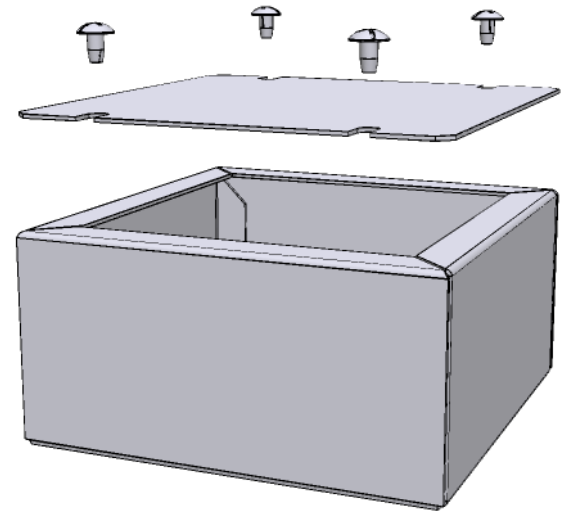

1431-6 OR 1431-6BK3 - VIEW FROM TOP (SOLD SEPERATELY)

1441-6 OR 1441-6BK3 - VIEW FROM TOP (SOLD SEPERATELY)

SECTION EE-EE

- CHASIS - 0.036" 20 GAUGE STEEL - ASA 61 GREY - 1441-6
- COVER - 0.036" 20 GAUGE STEEL - ASA 61 GREY - 1431-6
- CHASIS - 0.036" 20 GAUGE STEEL - BLACK - 1441-6BK3
- COVER - 0.036" 20 GAUGE STEEL - BLACK - 1431-6BK3
- SCREWS (6-32 x 1/4 SHEET METAL SCREWS) (SOLD SEPERATELY) - 1421J6

Contact Factory mjm@hammondmfg.com for quotes
 Enclosures can be Factory Modified (Milling, Drilling, Printing etc.)
 Solid models of this enclosure available in STEP or IGES.

**HAMMOND
 MANUFACTURING™**