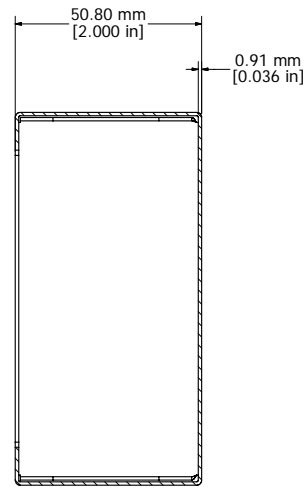

1431-6 OR 1431-6BK3 - VIEW FROM TOP (SOLD SEPERATELY)

1441-6 OR 1441-6BK3 - VIEW FROM TOP (SOLD SEPERATELY)

SECTION EE-EE

- CHASIS - 0.036" 20 GAUGE STEEL - ASA 61 GREY - 1441-6
- COVER - 0.036" 20 GAUGE STEEL - ASA 61 GREY - 1431-6
- CHASIS - 0.036" 20 GAUGE STEEL - BLACK - 1441-6BK3
- COVER - 0.036" 20 GAUGE STEEL - BLACK - 1431-6BK3
- SCREWS (6-32 x 1/4 SHEET METAL SCREWS) (SOLD SEPERATELY) - 1421J6