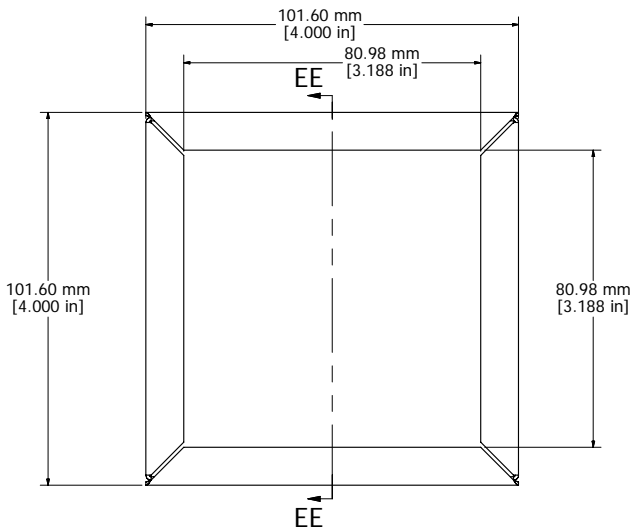

1431-6 OR 1431-6BK3 - VIEW FROM TOP (SOLD SEPERATELY)

1441-6 OR 1441-6BK3 - VIEW FROM TOP (SOLD SEPERATELY)

SECTION EE-EE

- CHASIS - 0.036" 20 GAUGE STEEL - ASA 61 GREY - 1441-6
- COVER - 0.036" 20 GAUGE STEEL - ASA 61 GREY - 1431-6
- CHASIS - 0.036" 20 GAUGE STEEL - BLACK - 1441-6BK3
- COVER - 0.036" 20 GAUGE STEEL - BLACK - 1431-6BK3
- SCREWS (6-32 x 1/4 SHEET METAL SCREWS) (SOLD SEPERATELY) - 1421J6