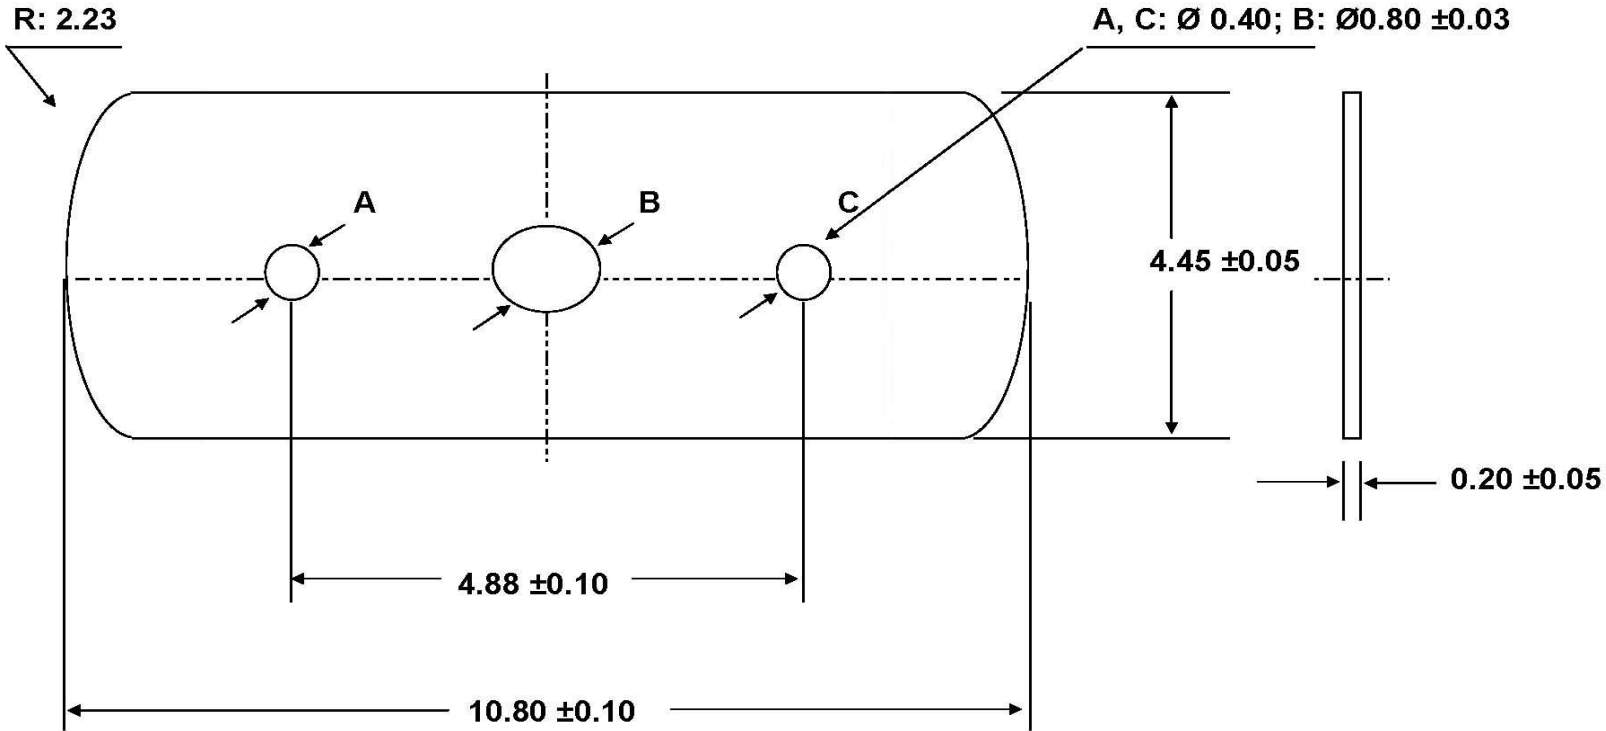

REVISIONS			
REV	DESCRIPTION	DATE	APPROVED

ECS P/N: 700-TFL-9001

ECS INC. INTERNATIONAL
1105 S. Ridgeview
Olathe, KS 66062
(913) 782-7787

SIGNATURES	DATE
DRN BL	1/11/2011
CHK DK	1/11/2011
APP BS	1/11/2011

TITLE		REV
HC-49U/US Base Insulator		-
SIZE A	DWG NO.700-TFL-9001	

Dimensions in mm CAGE CODE: 1G8B7 SHEET 1 OF 1