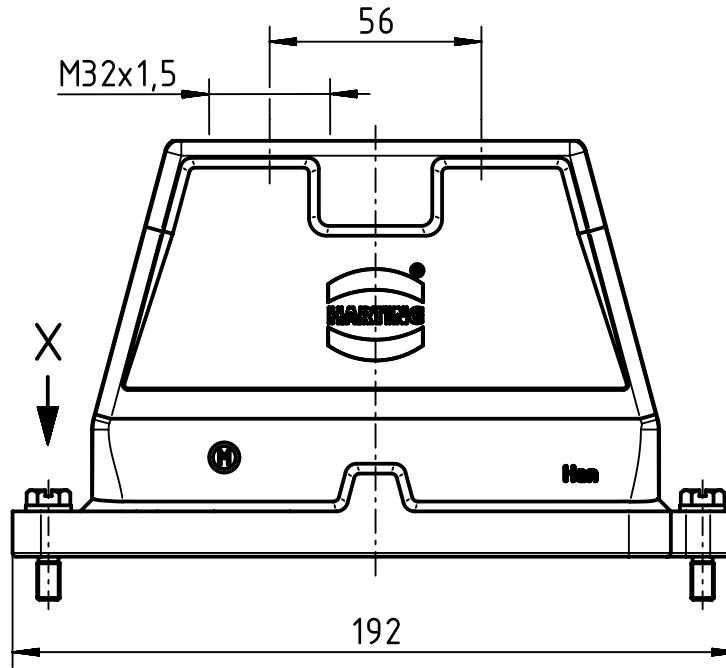

X (2:1)

	All Dimensions in mm Original Size DIN A4		Scale 1:2	Free size tol.		Ref. Sub. TB 19 40 024 0432 v. 10.01.11		
		All rights reserved Department EL PD - DE	Created by FINKEV	Inspected by SCHNIEDER	Standardisation TIEMANNA	Date 2014-09-11	State Final Release	
HARTING Electric GmbH & Co. KG D-32339 Espelkamp		Title Han 24HPR Hood TE 2x M32 Screw Lock				Doc-Key / ECM-Nr. 100201952/UGD/004/A 500000078763		
			Type TB	Number 19 40 024 0432			Rev. A	Page 1/1