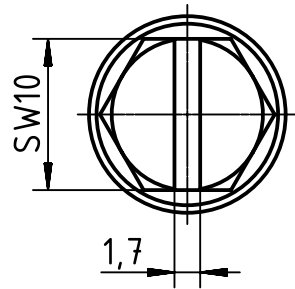

X (2:1)

	All Dimensions in mm Original Size DIN A4		Scale 1:2	Free size tol.		Ref. Sub. TB 19 40 024 0432 v. 10.01.11		
		All rights reserved Department EL PD - DE	Created by FINKEV	Inspected by SCHNIEDER	Standardisation TIEMANNA	Date 2014-09-11	State Final Release	
HARTING Electric GmbH & Co. KG D-32339 Espelkamp		Title Han 24HPR Hood TE 2x M32 Screw Lock				Doc-Key / ECM-Nr. 100201952/UGD/004/A 500000078763		
			Type TB	Number 19 40 024 0432			Rev. A	Page 1/1