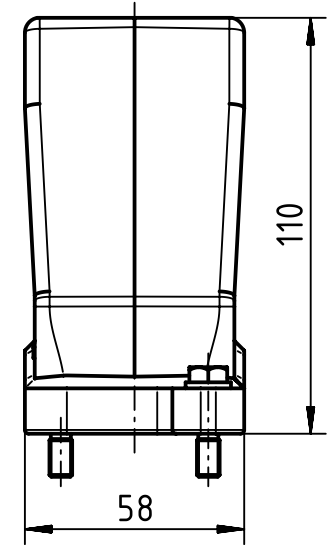

X (2:1)

	All Dimensions in mm Original Size DIN A4		Scale 1:2	Free size tol.		Ref. Sub. TB 19 40 024 0432 v. 10.01.11		
		All rights reserved Department EL PD - DE	Created by FINKEV	Inspected by SCHNIEDER	Standardisation TIEMANNA	Date 2014-09-11	State Final Release	
HARTING Electric GmbH & Co. KG D-32339 Espelkamp		Title Han 24HPR Hood TE 2x M32 Screw Lock				Doc-Key / ECM-Nr. 100201952/UGD/004/A 500000078763		
			Type TB	Number 19 40 024 0432			Rev. A	Page 1/1